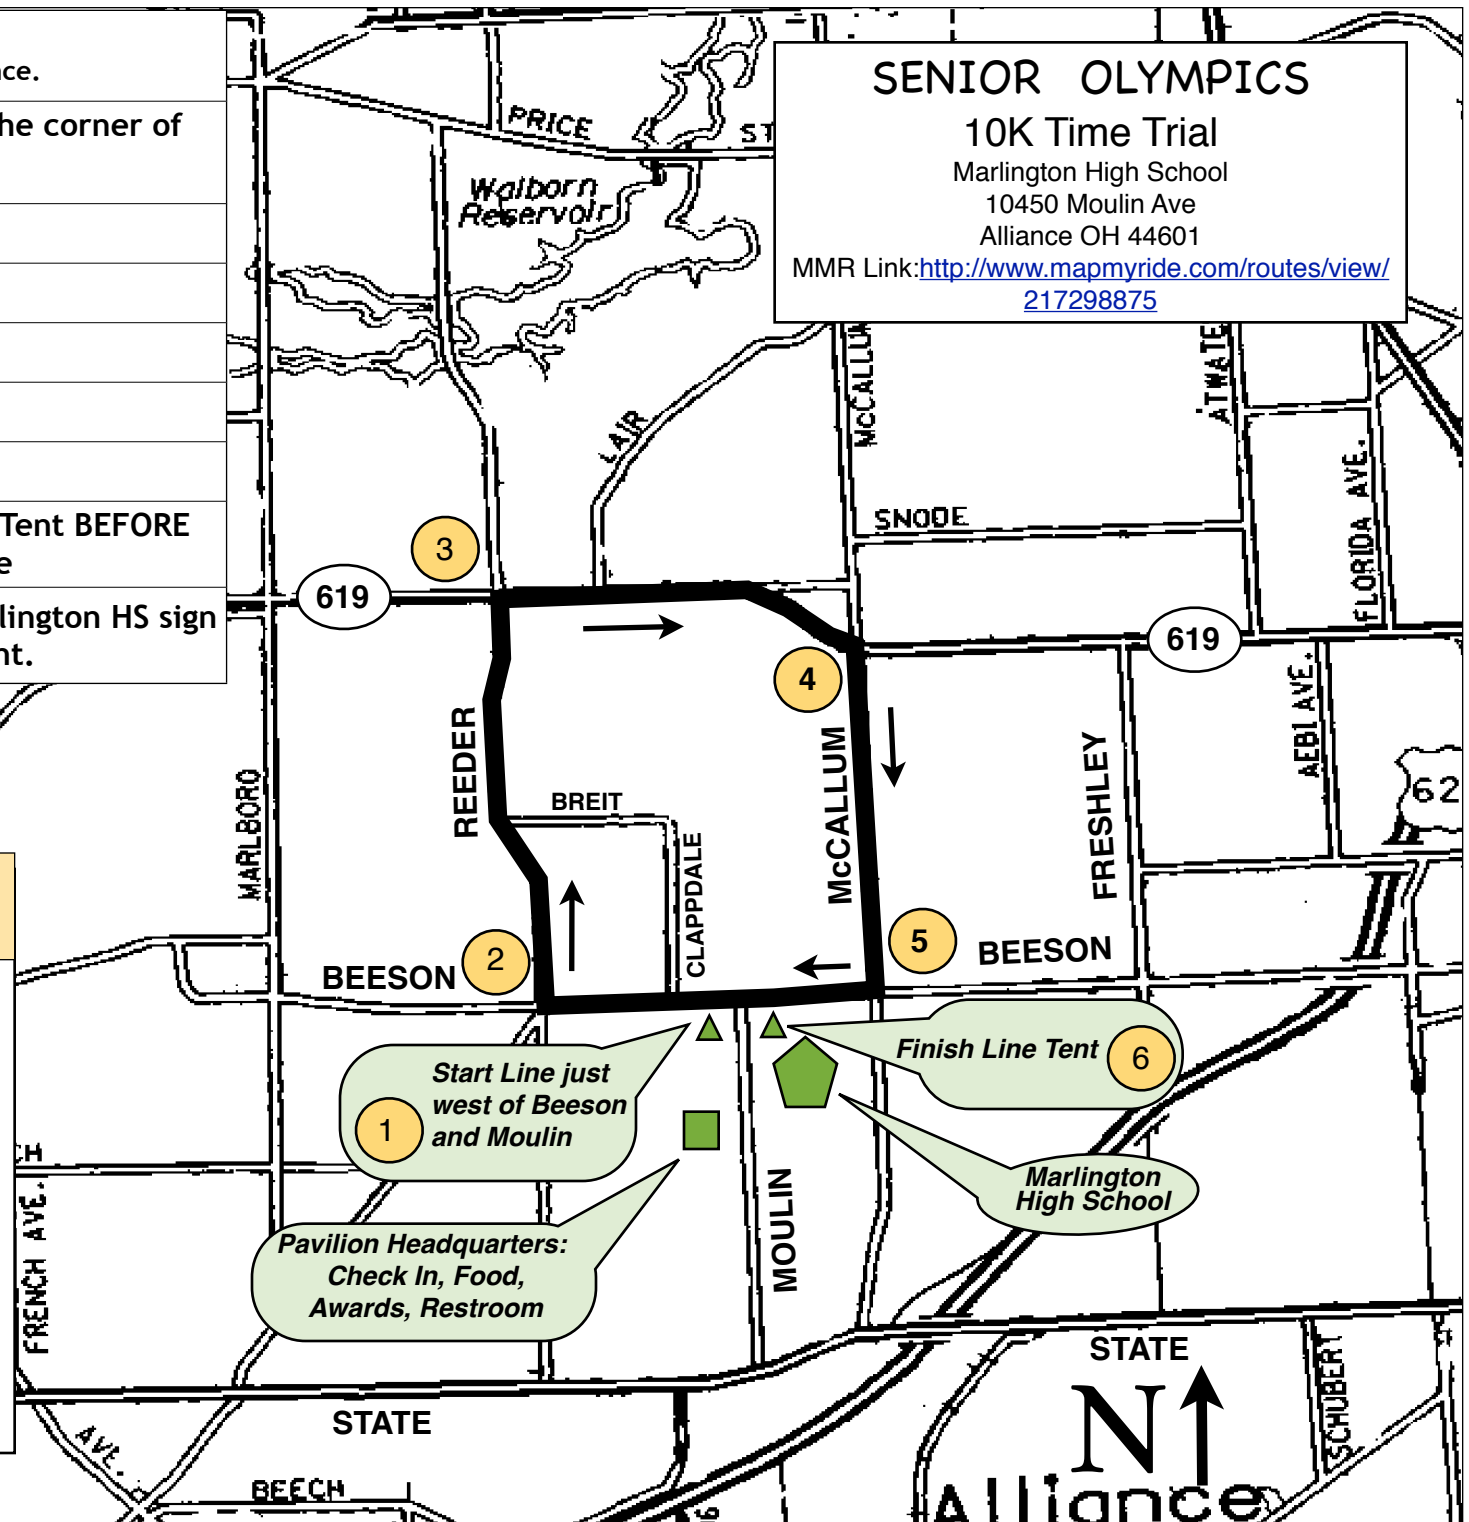

10K Route

For 10K do this course once.

START	On Beeson just West of the corner of Moulin and Beeson.		
0.00	S	West	Beeson St
0.78	R	North	Reeder St
2.64	R	East	Route 619
4.06	R	South	McCallum
5.58	R	West	Beeson St
6.03	Fin	Finish	By The Race Tent BEFORE the Start Line
FINISH LINE	On Beeson St by the Marlinton HS sign and Race Tent.		

SENIOR OLYMPICS

10K Time Trial

Marlinton High School
10450 Moulin Ave
Alliance OH 44601

MMR Link: <http://www.mapmyride.com/routes/view/217298875>

Marshal Locations 10K Time Trial

1. Starters and holders before and at the Start Line just west of corner of Moulin and Beeson.
2. Beeson and Reeder (Right Turn)
3. Reeder and Route 619 (Right Turn)
4. Route 619 and McCallum (Right Turn)
5. McCallum and Beeson (Right Turn)
6. Spotters and Timers along and at Finish Line by Marlinton HS sign and Race Tent.

1 Start Line just west of Beeson and Moulin

Pavilion Headquarters: Check In, Food, Awards, Restroom

Finish Line Tent 6

Marlinton High School