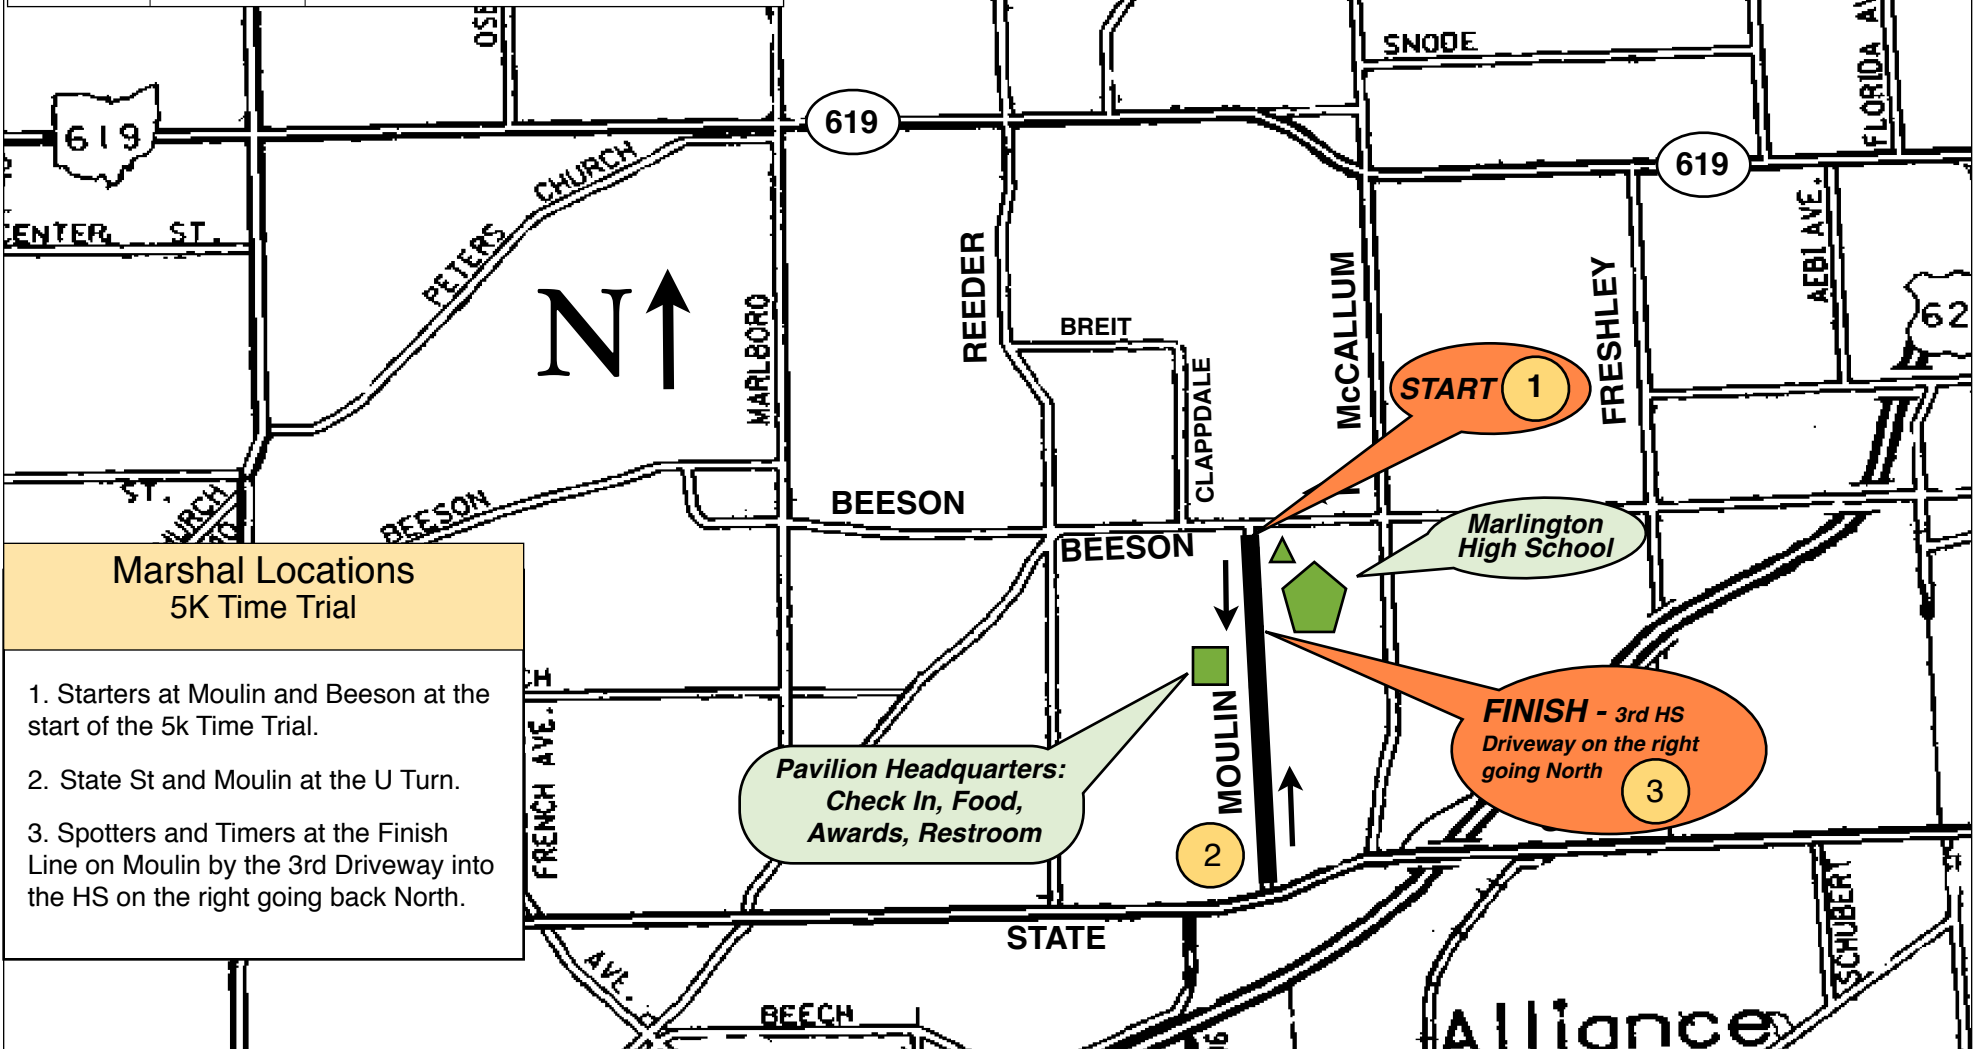

5K Time Trial Route

START		Corner of Beeson and Moulin
Straight	South	Moulin Av
U Turn		State St and Moulin Av
Straight	North	Return on Moulin
FINISH		On Moulin at the 3RD DRIVEWAY INTO THE HS ON THE RIGHT GOING BACK NORTH

SENIOR OLYMPICS

5K Time Trial
 Marlinton High School
 10450 Moulin Ave
 Alliance OH 44601

Marshal Locations 5K Time Trial

1. Starters at Moulin and Beeson at the start of the 5k Time Trial.
2. State St and Moulin at the U Turn.
3. Spotters and Timers at the Finish Line on Moulin by the 3rd Driveway into the HS on the right going back North.

Pavilion Headquarters:
 Check In, Food,
 Awards, Restroom

FINISH - 3rd HS
 Driveway on the right
 going North