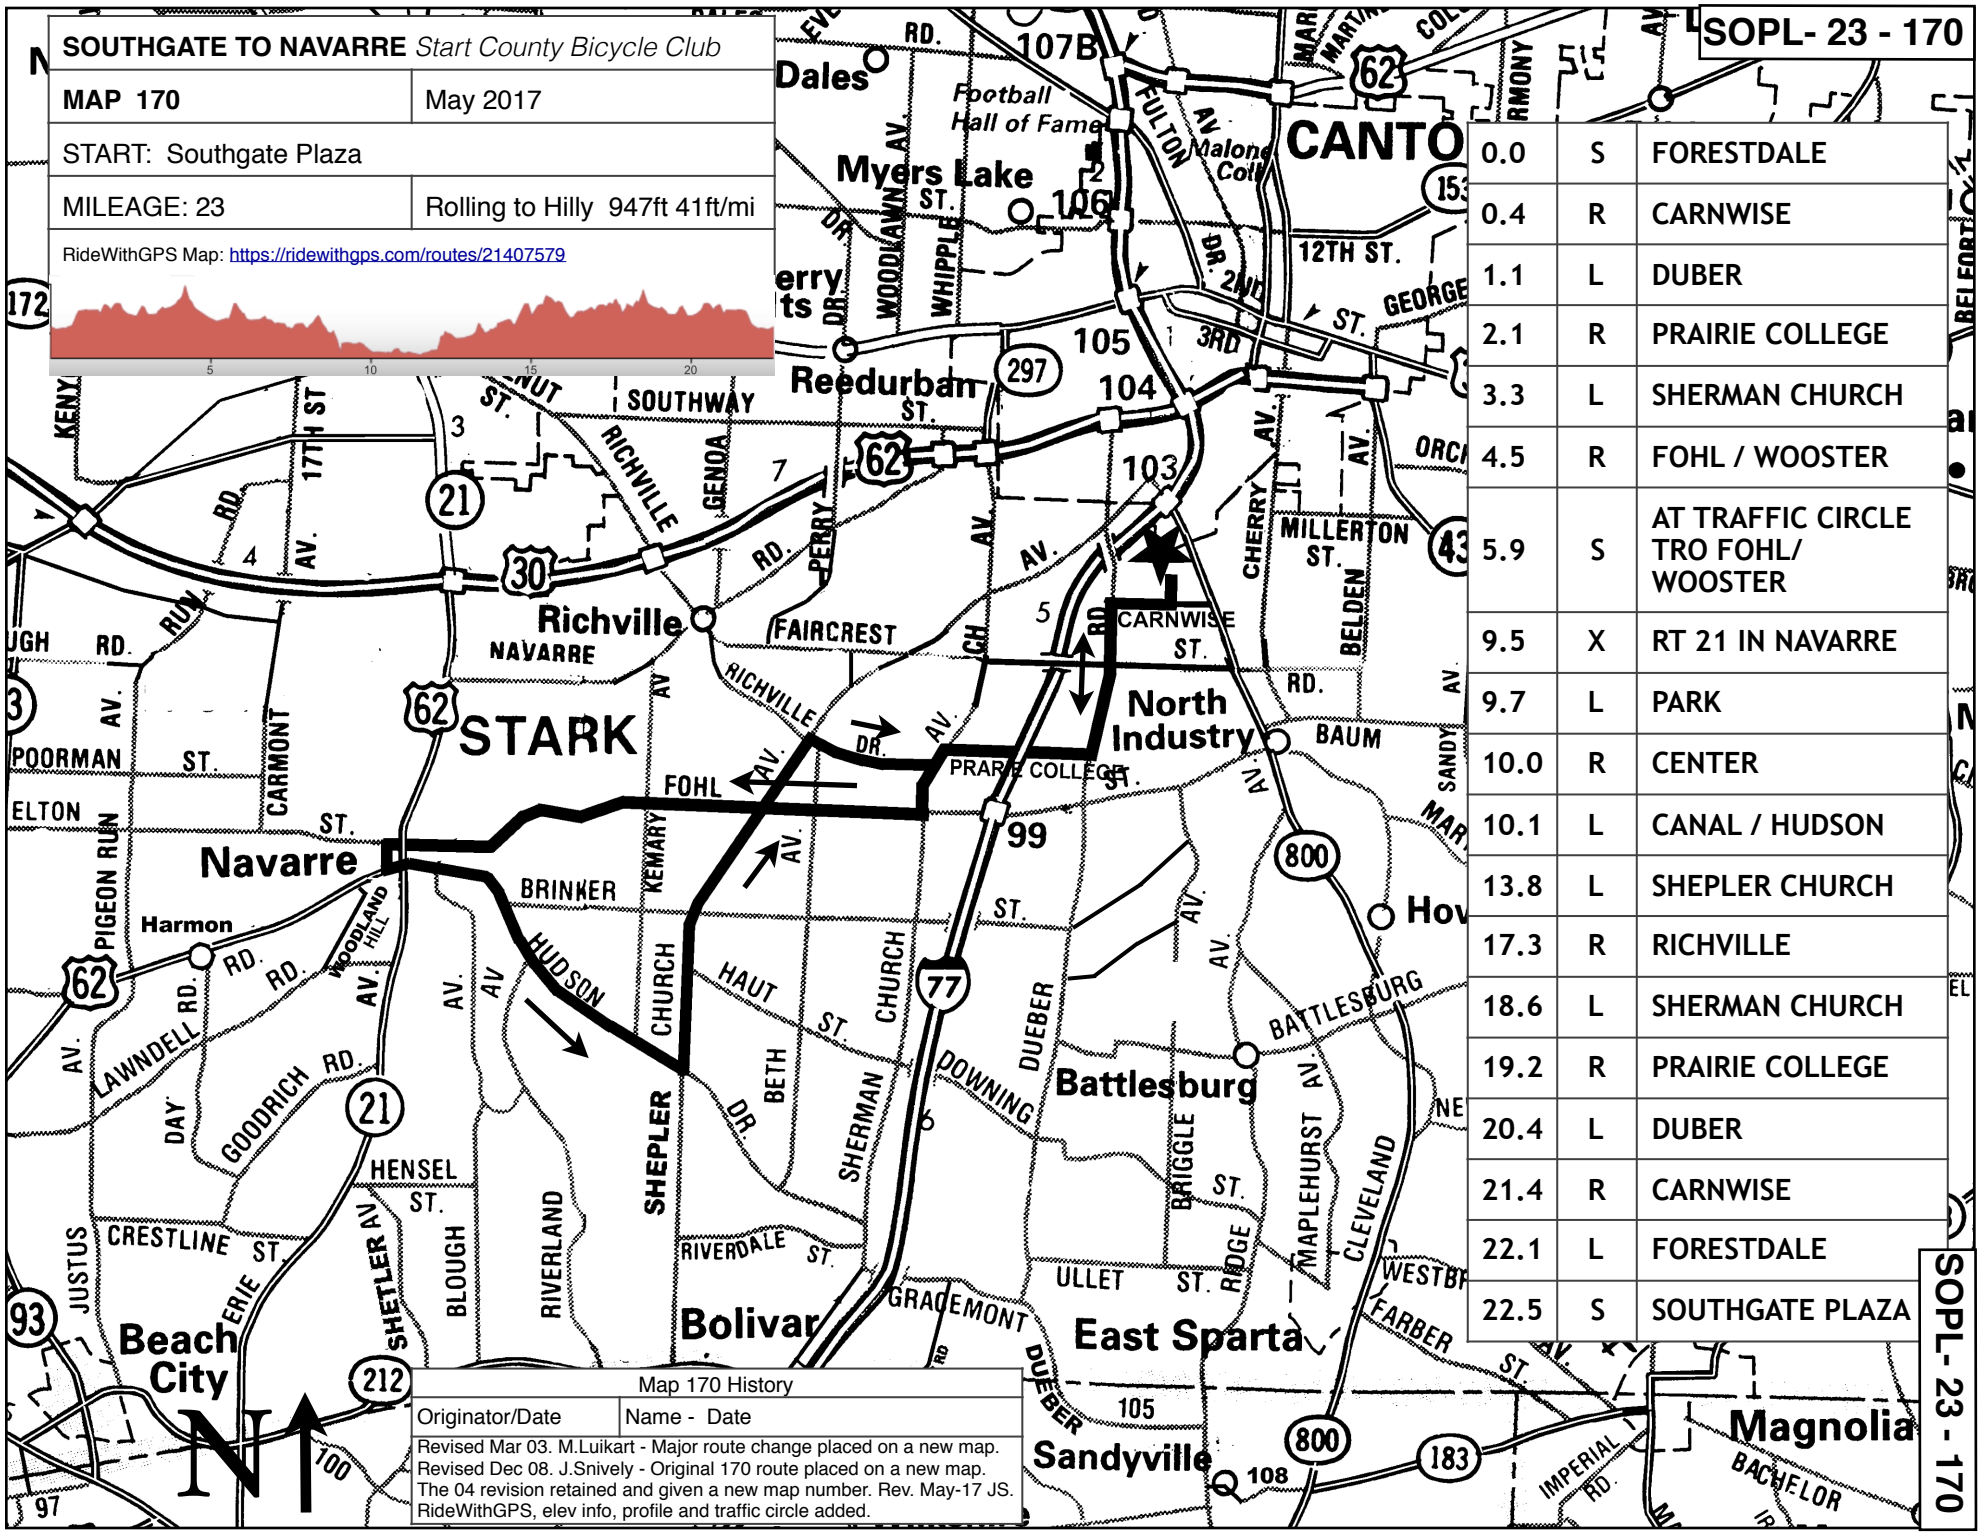

SOUTHGATE TO NAVARRE *Start County Bicycle Club*

MAP 170

May 2017

START: Southgate Plaza

MILEAGE: 23

Rolling to Hilly 947ft 41ft/mi

RideWithGPS Map: <https://ridewithgps.com/routes/21407579>

SOPL-23-170

0.0	S	FORESTDALE
0.4	R	CARNWISE
1.1	L	DUBER
2.1	R	PRAIRIE COLLEGE
3.3	L	SHERMAN CHURCH
4.5	R	FOHL / WOOSTER
5.9	S	AT TRAFFIC CIRCLE TRO FOHL/ WOOSTER
9.5	X	RT 21 IN NAVARRE
9.7	L	PARK
10.0	R	CENTER
10.1	L	CANAL / HUDSON
13.8	L	SHEPLER CHURCH
17.3	R	RICHVILLE
18.6	L	SHERMAN CHURCH
19.2	R	PRAIRIE COLLEGE
20.4	L	DUBER
21.4	R	CARNWISE
22.1	L	FORESTDALE
22.5	S	SOUTHGATE PLAZA

Map 170 History

Originator/Date	Name - Date
Revised Mar 03. M.Luikart	- Major route change placed on a new map.
Revised Dec 08. J.Snively	- Original 170 route placed on a new map.
The 04 revision retained and given a new map number. Rev. May-17 JS.	
RideWithGPS,	elev info, profile and traffic circle added.