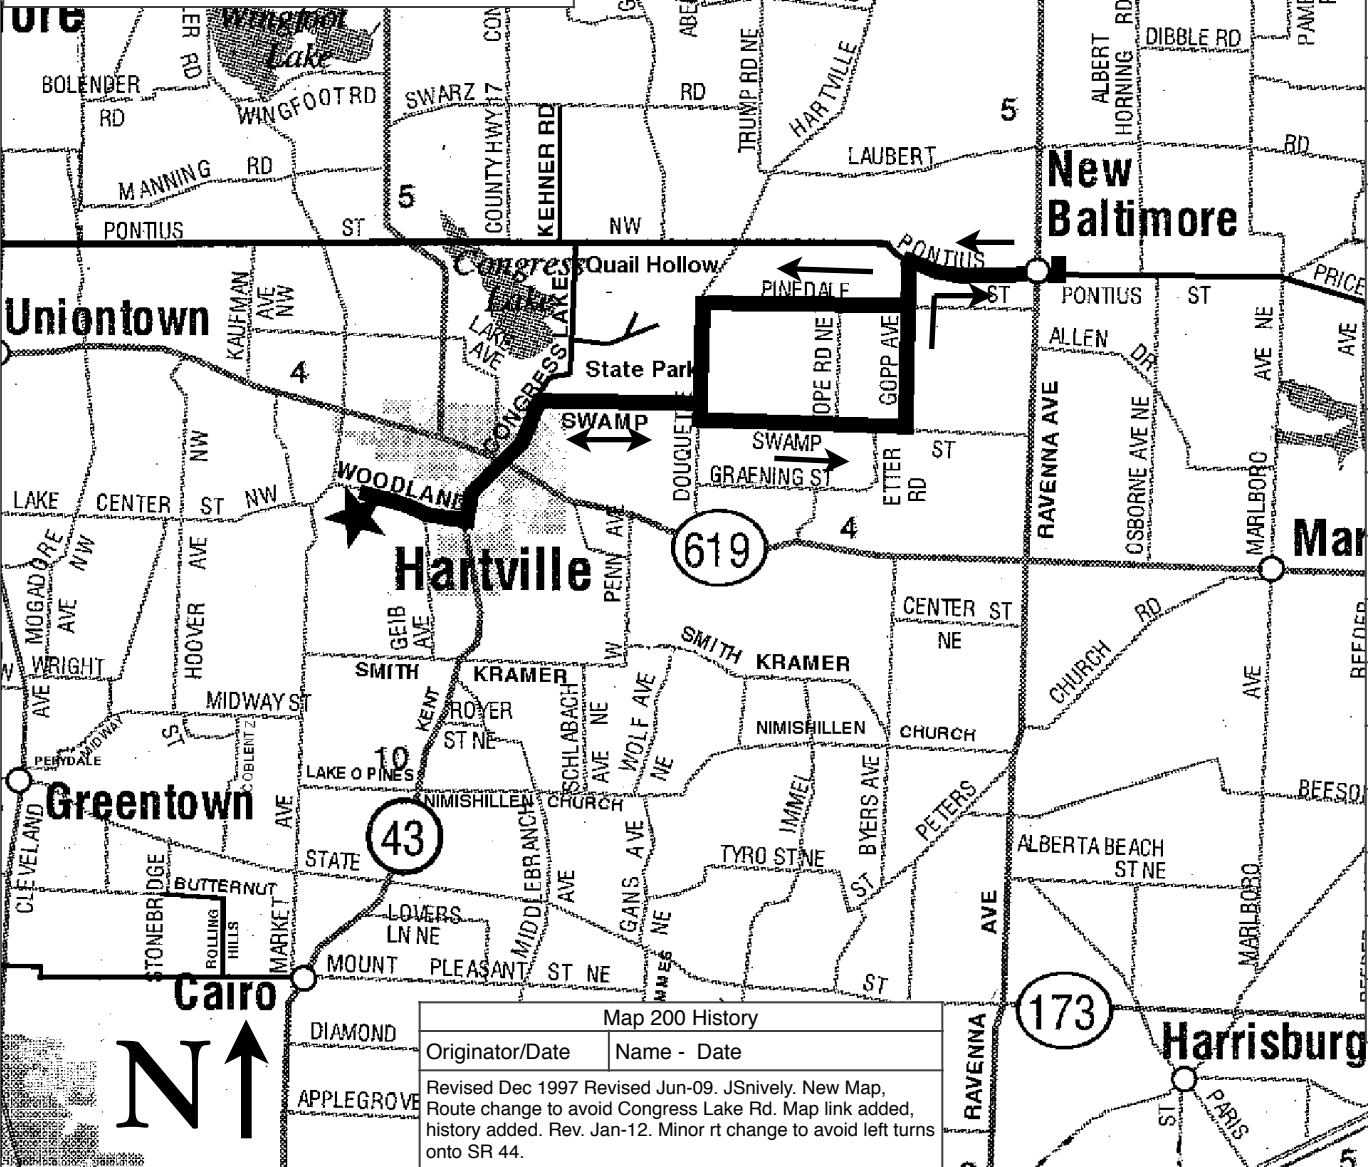

NEW BALTIMORE ICE CREAM RIDE

MAP 200 Revised Jan-2012

START: Lake Community Park

MILEAGE: 15 Flat. Elevation Gain:
242ft - 16ft/mi

Click to Access Online Interactive Map: <http://www.mapmyride.com/us/hartville-oh/200-new-baltimore-ice-cream-ride-scbc-route-62630742>

LACP- 15 - 200

0.0	S	WAGLER
0.1	R	WOODLAND
1.1	L	PROSPECT
2.1	R	SWAMP
3.5	R	DUQUETTE
3.5	L	SWAMP
5.1	L	GOPP
6.4	R	PONTIUS
7.5	X	SR 44
7.5	L	NEW BALTIMORE ICE CREAM
7.5	R	RETURN ON PONTIUS
7.6	X	SR 44
8.6	L	GOPP
8.9	R	PINEDALE
10.5	L	DUQUETTE
11.4	R	SWAMP
12.7	L	PROSPECT
13.8	R	WOODLAND
14.8	L	WAGLER
14.9	S	PARKING LOT

LACP- 15 - 200

Map 200 History	
Originator/Date	Name - Date
Revised Dec 1997	Revised Jun-09. JSnively. New Map, Route change to avoid Congress Lake Rd. Map link added, history added. Rev. Jan-12. Minor rt change to avoid left turns onto SR 44.