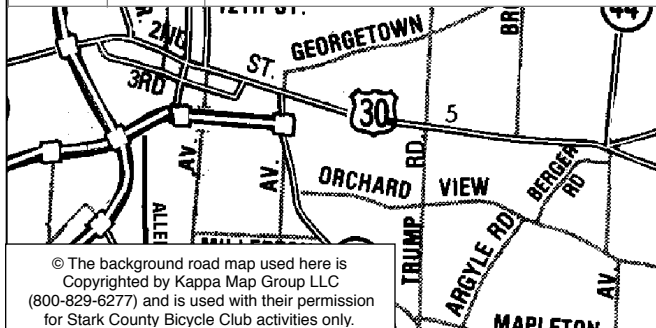

0.0	Start	Molly Stark Park
0.1	R	Columbus Rd NE
1.7	R	Paris Ave NE
2.6	X	US-62 Caution!
3.5	S	Enter round about and take the Second Right TRO Paris.
6.6	L	OH-153 E (Louisville St)
10.9	L	OH-183 E
11.5	R	Bowman St NE
15.3	L	Knox-School Rd
16.3	L	Center Rd
19.2	L	Mahoning
19.2	R	Cenfield
23.7	R	Oakhill
25.0	Stop	Country Korner in Maximo. Continue on Oakhill
25.7	L	Beech
28.7	R	Paris
28.8	L	Columbus
30.3	L	Into Molly Stark.

© The background road map used here is Copyrighted by Kappa Map Group LLC (800-829-6277) and is used with their permission for Stark County Bicycle Club activities only.