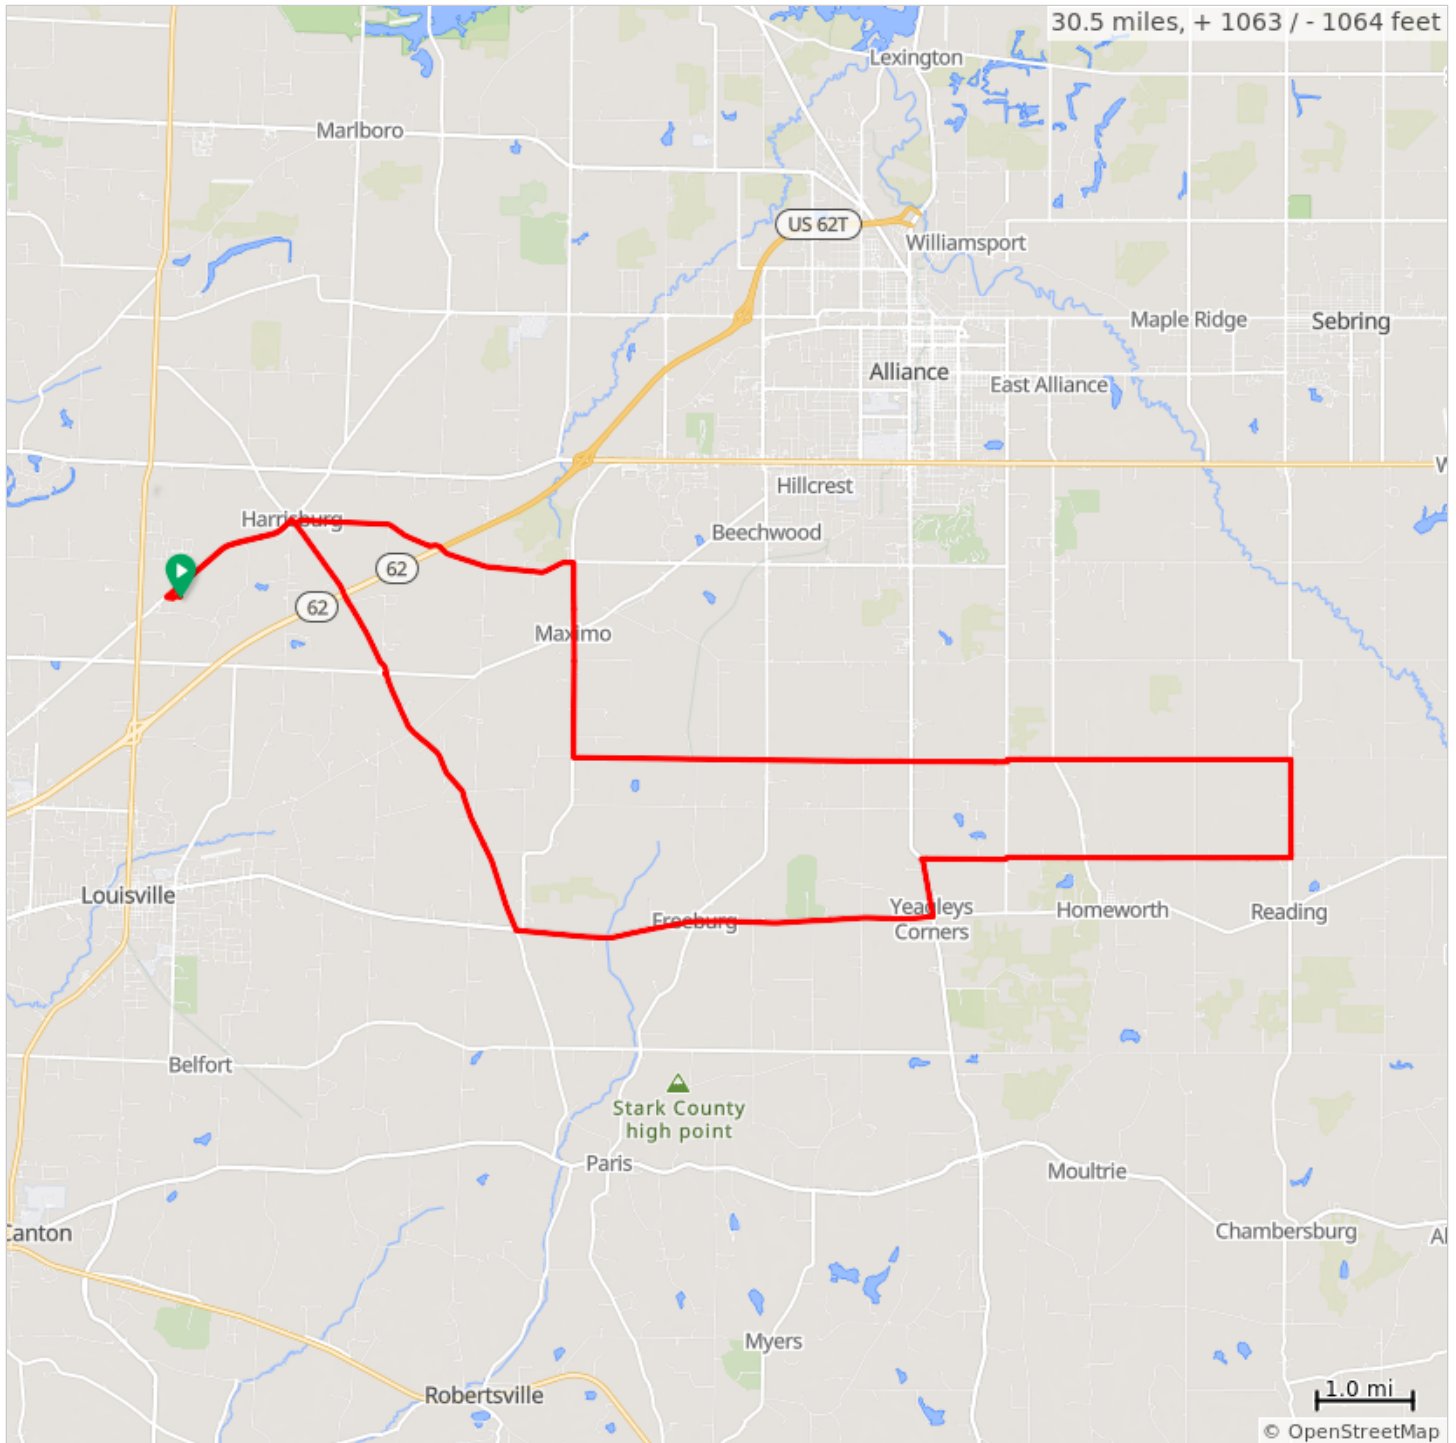

# 208 Knox School Loop SCBC

A rural ride starting at Molly Stark Park. Flat to rolling terrain.  
Ride with GPS link: <https://ridewithgps.com/routes/11306120>

## 208 Knox School Loop SCBC

Dist	Type	Note
0.0		Start of route
0.1		R onto Columbus Rd NE
1.7		R onto Paris Ave NE
3.5		Enter traffic circle and take the second R TRO Parris.
6.6		L onto OH-153 E (Louisville St)
10.9		L onto OH-183 (Union Ave)
11.5		R onto Bowman St NE
15.3		L onto Knox-School Rd
16.3		L onto Center Rd
19.2		L onto S Mahoning Ave
19.3		R onto Cenfield St NE
23.7		R onto Oakhill Ave NE
25.7		L onto Beech St NE
28.7		R onto Paris Ave NE
28.8		L onto Columbus Rd NE
30.3		L into Molly Stark.
30.5		End of route

30.5 miles. +1046/-1047 feet