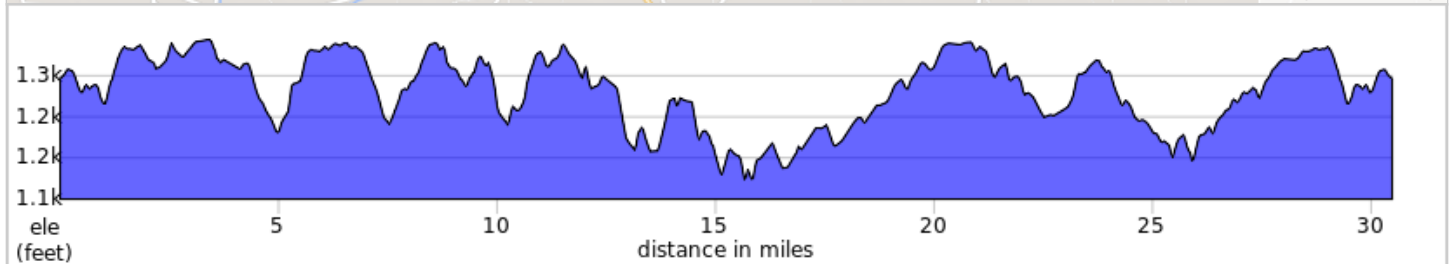

# 208 Knox School Loop SCBC

A rural ride starting at Molly Stark Park. Flat to rolling terrain.  
Ride with GPS link: <https://ridewithgps.com/routes/11306120>

## 208 Knox School Loop SCBC

Dist	Type	Note
0.0		Start of route
0.1		R onto Columbus Rd NE
1.7		R onto Paris Ave NE
3.5		Enter traffic circle and take the second R TRO Parris.
6.6		L onto OH-153 E (Louisville St)
10.9		L onto OH-183 (Union Ave)
11.5		R onto Bowman St NE
15.3		L onto Knox-School Rd
16.3		L onto Center Rd
19.2		L onto S Mahoning Ave
19.3		R onto Cenfield St NE
23.7		R onto Oakhill Ave NE
25.7		L onto Beech St NE
28.7		R onto Paris Ave NE
28.8		L onto Columbus Rd NE
30.3		L into Molly Stark.
30.5		End of route

30.5 miles. +1046/-1047 feet