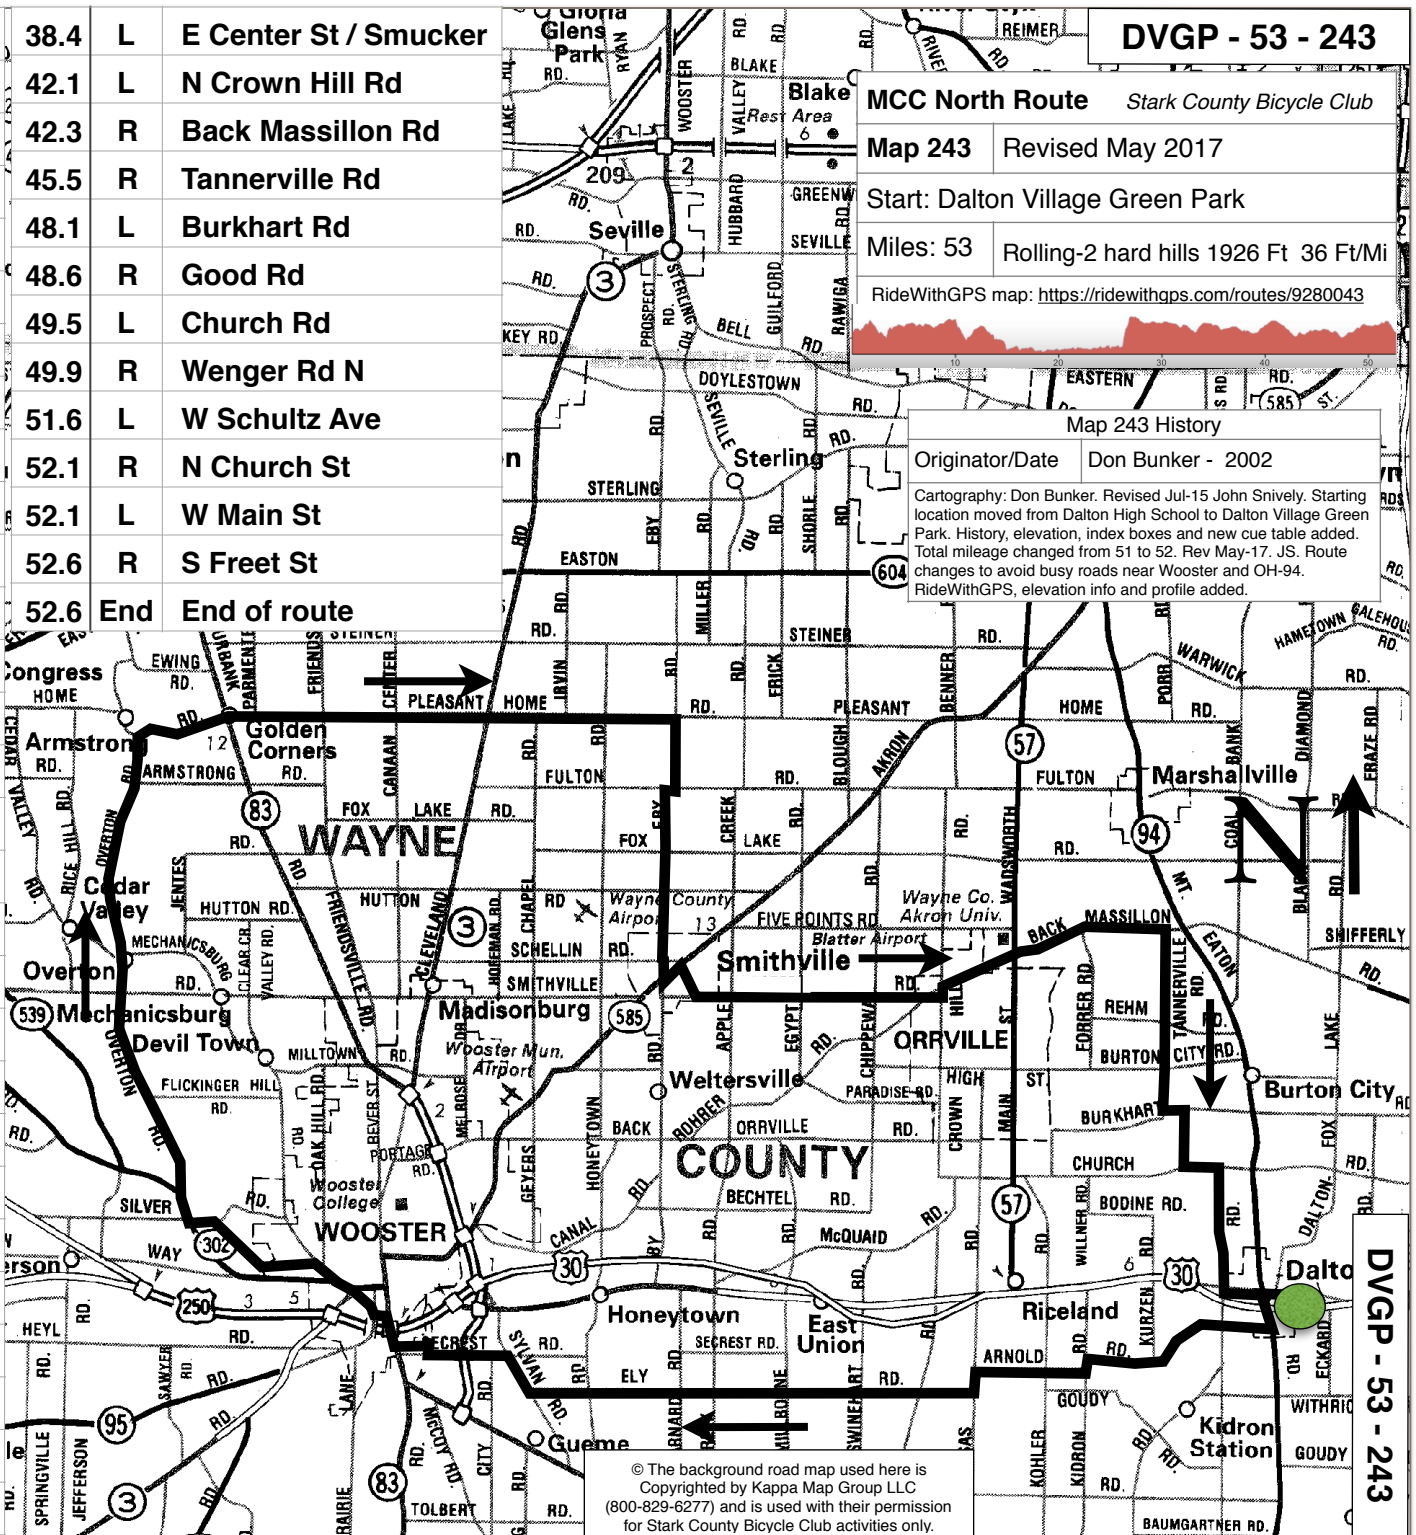

0.1	L	E Main St
0.3	L	S Mill St
0.8	S	Cross US-30 at light.
1.0	R	Arnold Rd/Henry St
4.2	L	Kidron Rd
4.2	R	Arnold Rd
5.8	L	S Kansas Rd
6.0	R	Ely Rd
12.4	R	Sylvan Rd
12.9	L	Secrest Rd
14.4	R	Point of View Dr
14.6	BL	Robinson Rd
14.9	R	Madison Ave
15.2	L	TRO Madison Ave / Market
15.6	L	W South St
15.8	R	S Grant St
15.9	L	W Liberty St
16.9	L	Old Mansfield Rd
17.6	R	Mc Afee Rd
18.3	S	Onto Silver Rd
18.9	R	OH-302 W
19.4	R	Overton Rd
26.2	R	Pleasant Home Rd
34.0	R	Eby Rd
35.0	R	Fulton Rd
35.1	L	Eby Rd / Summit
37.8	Food	Duke & Duchess Smithville
37.8	L	W Main St
38.0	R	S Milton St

38.4	L	E Center St / Smucker
42.1	L	N Crown Hill Rd
42.3	R	Back Massillon Rd
45.5	R	Tannerville Rd
48.1	L	Burkhart Rd
48.6	R	Good Rd
49.5	L	Church Rd
49.9	R	Wenger Rd N
51.6	L	W Schultz Ave
52.1	R	N Church St
52.1	L	W Main St
52.6	R	S Freet St
52.6	End	End of route