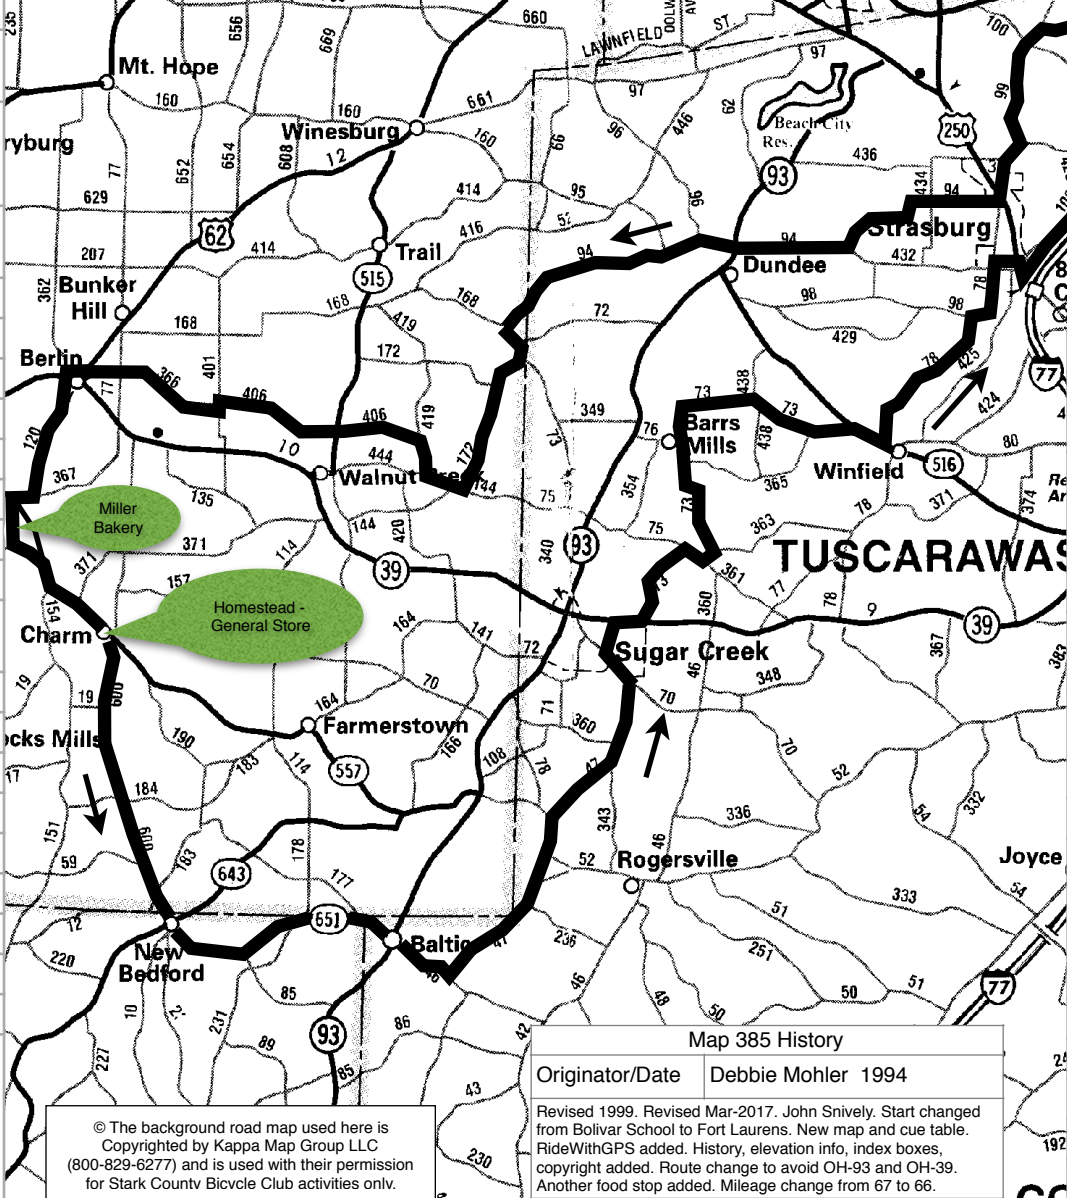

0.2	L	Fort Laurens Rd / Park Av
0.5	R	Industrial Pkwy
1.2	L	Strasburg Bolivar Rd (CR 99)
4.6	L	TRO Strasburg Bolivar Rd (CR 99)
6.9	S	Zeltman Ave
7.4	L	N. Wooster Ave (US 250)
7.5	R	6th St NW/ Dundee Strasburg
10.3	R	TRO Dundee Strasburg Rd (CR94)
12.2	S	Walnut Creek Bottom Rd (CR 94)
15.6	S	CR 168
16.2	L	TR 417
17.4	L	CR 172
19.1	R	CR 144
19.2	R	TR 444
19.7	BR	Slight Right
19.8	BR	onto TR 419
20.3	L	TR 406
23.5	BL	Slight Left to stay on TR 406
23.5	L	TR 401
23.6	R	TR 366
26.2	L	N. Market/CR 120
28.2	R	CR 120
28.5	L	OH 557
28.7	R	TR 356
28.8	Stop	Millers Bakery
29.2	L	TR 355
29.8	R	OH 557
31.3	Stop	Homestead Restaurant or Charm General Store. Cont on 557

Rocket Man Tour Stark County Bicycle Club
MAP 385 Revised March 2017
 Start: Fort Laurens
 Miles: 66 Hilly Elev Gain: 3712 Ft 56 Ft/Mi
 RWGPS map: <https://ridewithgps.com/routes/18910822>

FOLA - 66 - 385

31.6	R	CR 600
35.3	L	TRO CR 600
36.1	S	CR 600
36.1	S	CR 12
36.3	S	OH 651
40.5	S	Ragersville Rd SW
41.4	L	Pleasant Valley Rd (47)
43.4	L	TRO Pleasant Valley Rd
47.3	S	E. Main St
47.6	R	Factory St
48.0	R	OH 39
48.3	L	Edelweiss Dr
49.0	R	Winklepleck Rd (CR 73)
49.9	R	TRO Winklepleck Rd (73)
		CR 73 (Winklepeck) No Sign. Circle Left just over the RR tracks
50.2	BL	TRO Winklepleck RD (73)
52.9	R	TRO Winklepleck RD (73)
55.6	R	OH 516
56.2	L	CR 78 Winfield Rd
56.8	R	TRO 78
58.8	R	TRO 78
59.7	R	9th st (in Strasburg)
60.0	R	SR 250
60.1	L	CR 102 (Fort Laurens Rd)
65.5	R	Fort Laurens Driveway
65.7	End	Parking Area

FOLA - 66 - 385

Map 385 History
 Originator/Date Debbie Mohler 1994
 Revised 1999. Revised Mar-2017. John Snively. Start changed from Bolivar School to Fort Laurens. New map and cue table. RideWithGPS added. History, elevation info, index boxes, copyright added. Route change to avoid OH-93 and OH-39. Another food stop added. Mileage change from 67 to 66.