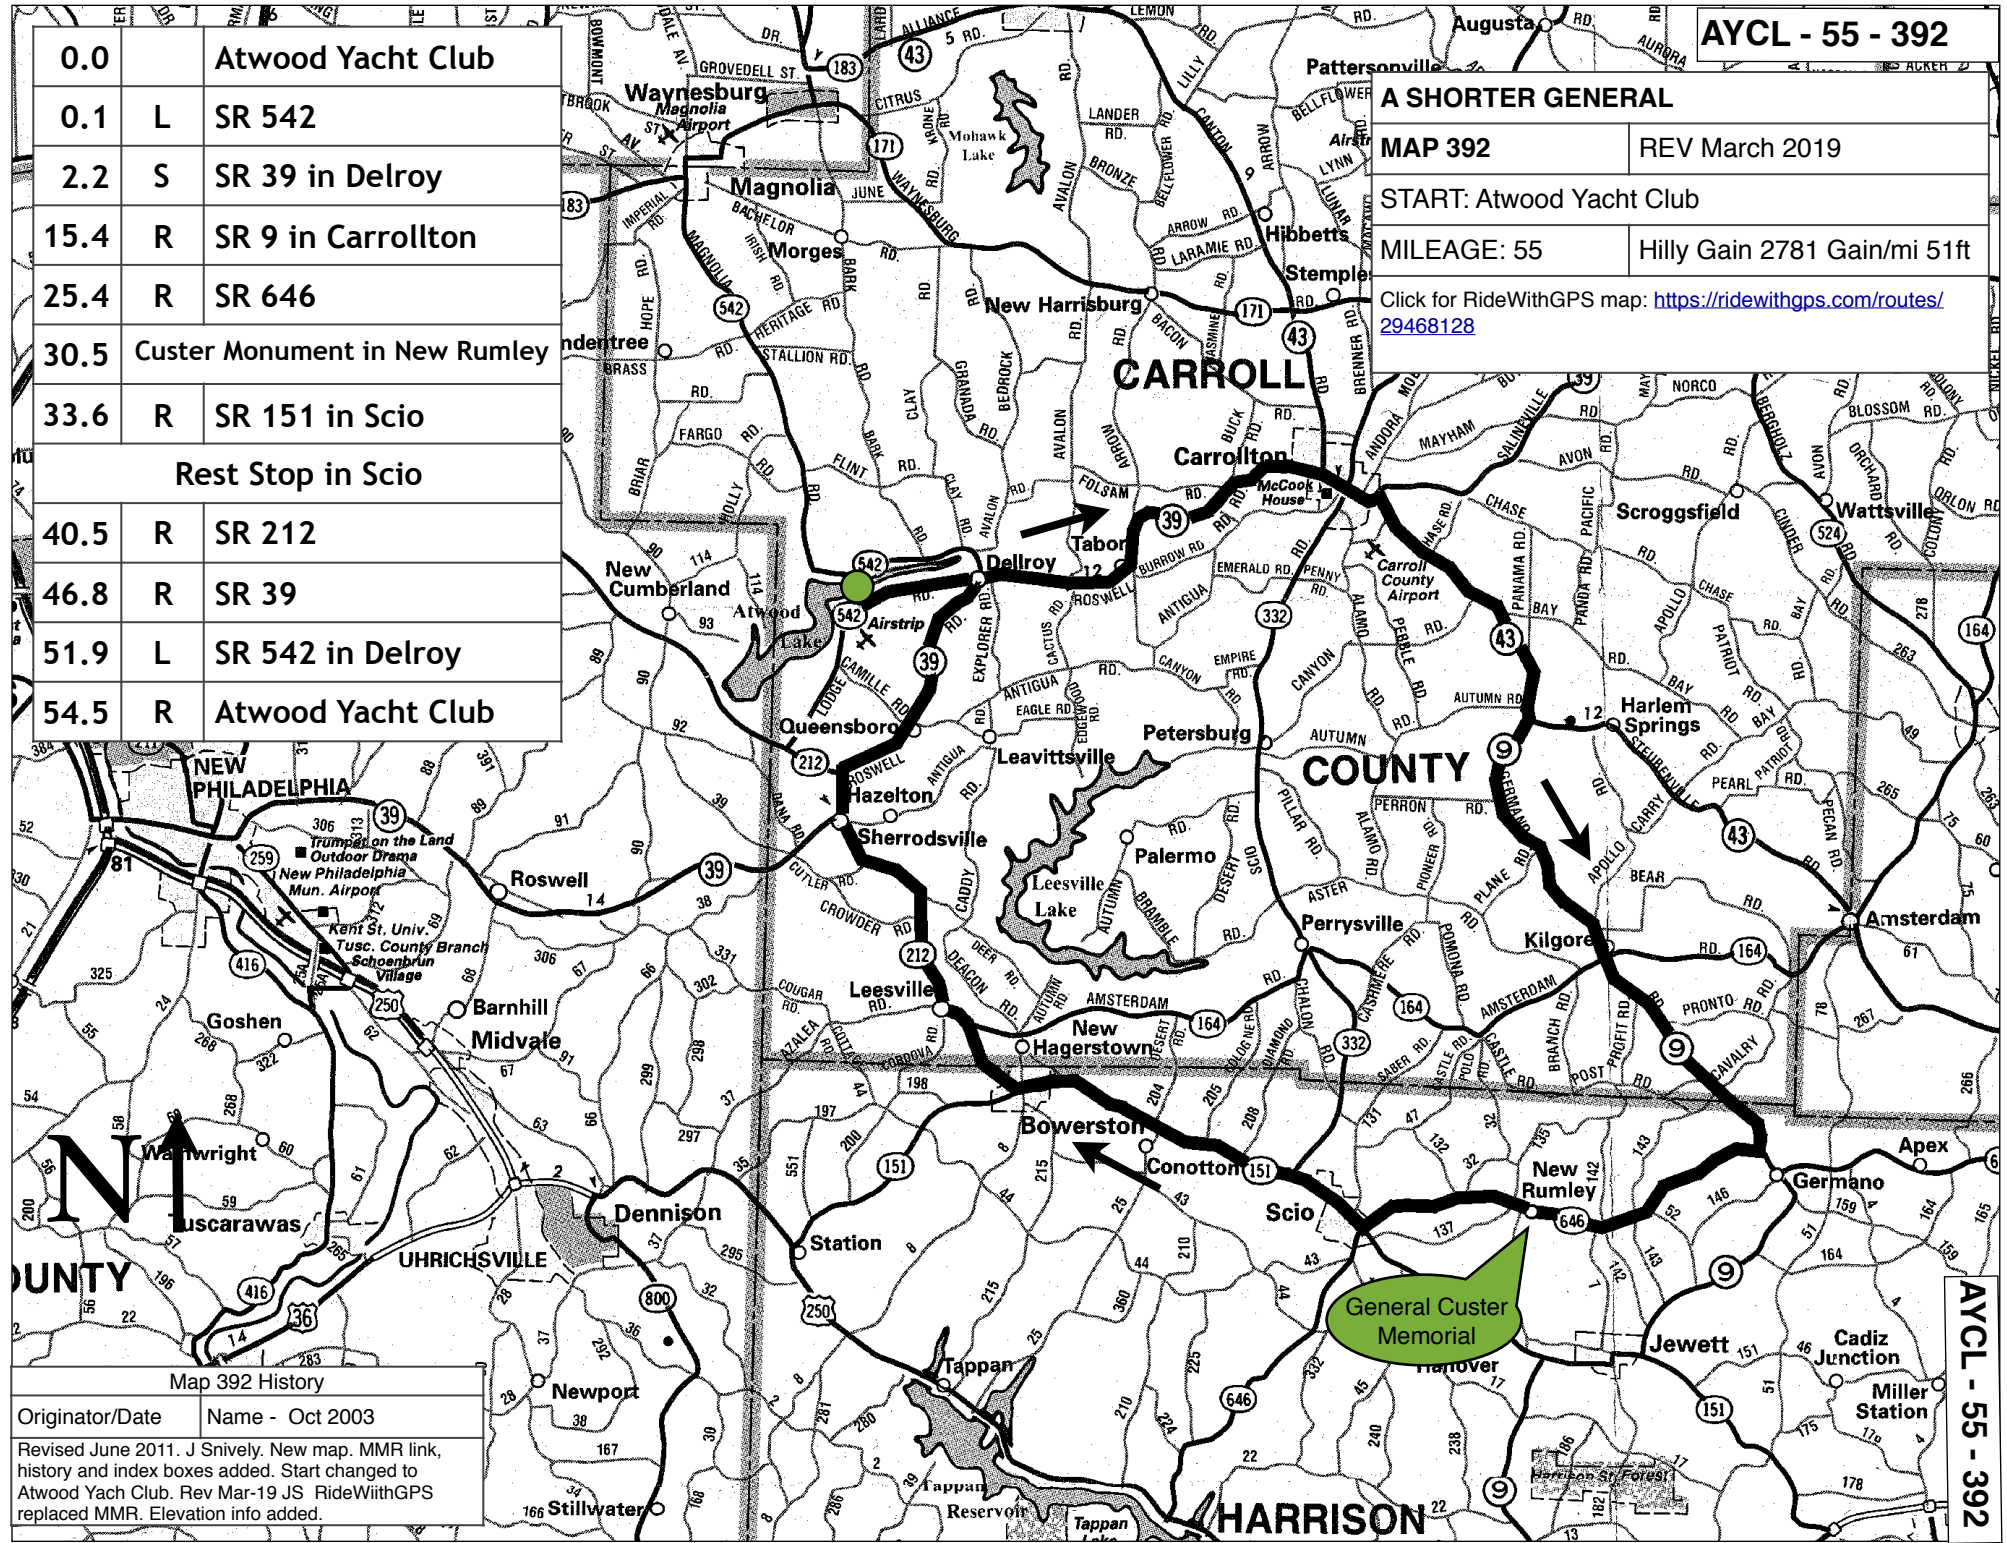

0.0		Atwood Yacht Club
0.1	L	SR 542
2.2	S	SR 39 in Delroy
15.4	R	SR 9 in Carrollton
25.4	R	SR 646
30.5		Custer Monument in New Rumley
33.6	R	SR 151 in Scio
Rest Stop in Scio		
40.5	R	SR 212
46.8	R	SR 39
51.9	L	SR 542 in Delroy
54.5	R	Atwood Yacht Club

A SHORTER GENERAL
MAP 392 REV March 2019
 START: Atwood Yacht Club
 MILEAGE: 55 Hilly Gain 2781 Gain/mi 51ft
 Click for RideWithGPS map: <https://ridewithgps.com/routes/29468128>

Map 392 History

Originator/Date	Name - Oct 2003
Revised June 2011. J Snively. New map. MMR link, history and index boxes added. Start changed to Atwood Yacht Club. Rev Mar-19 JS RideWithGPS replaced MMR. Elevation info added.	