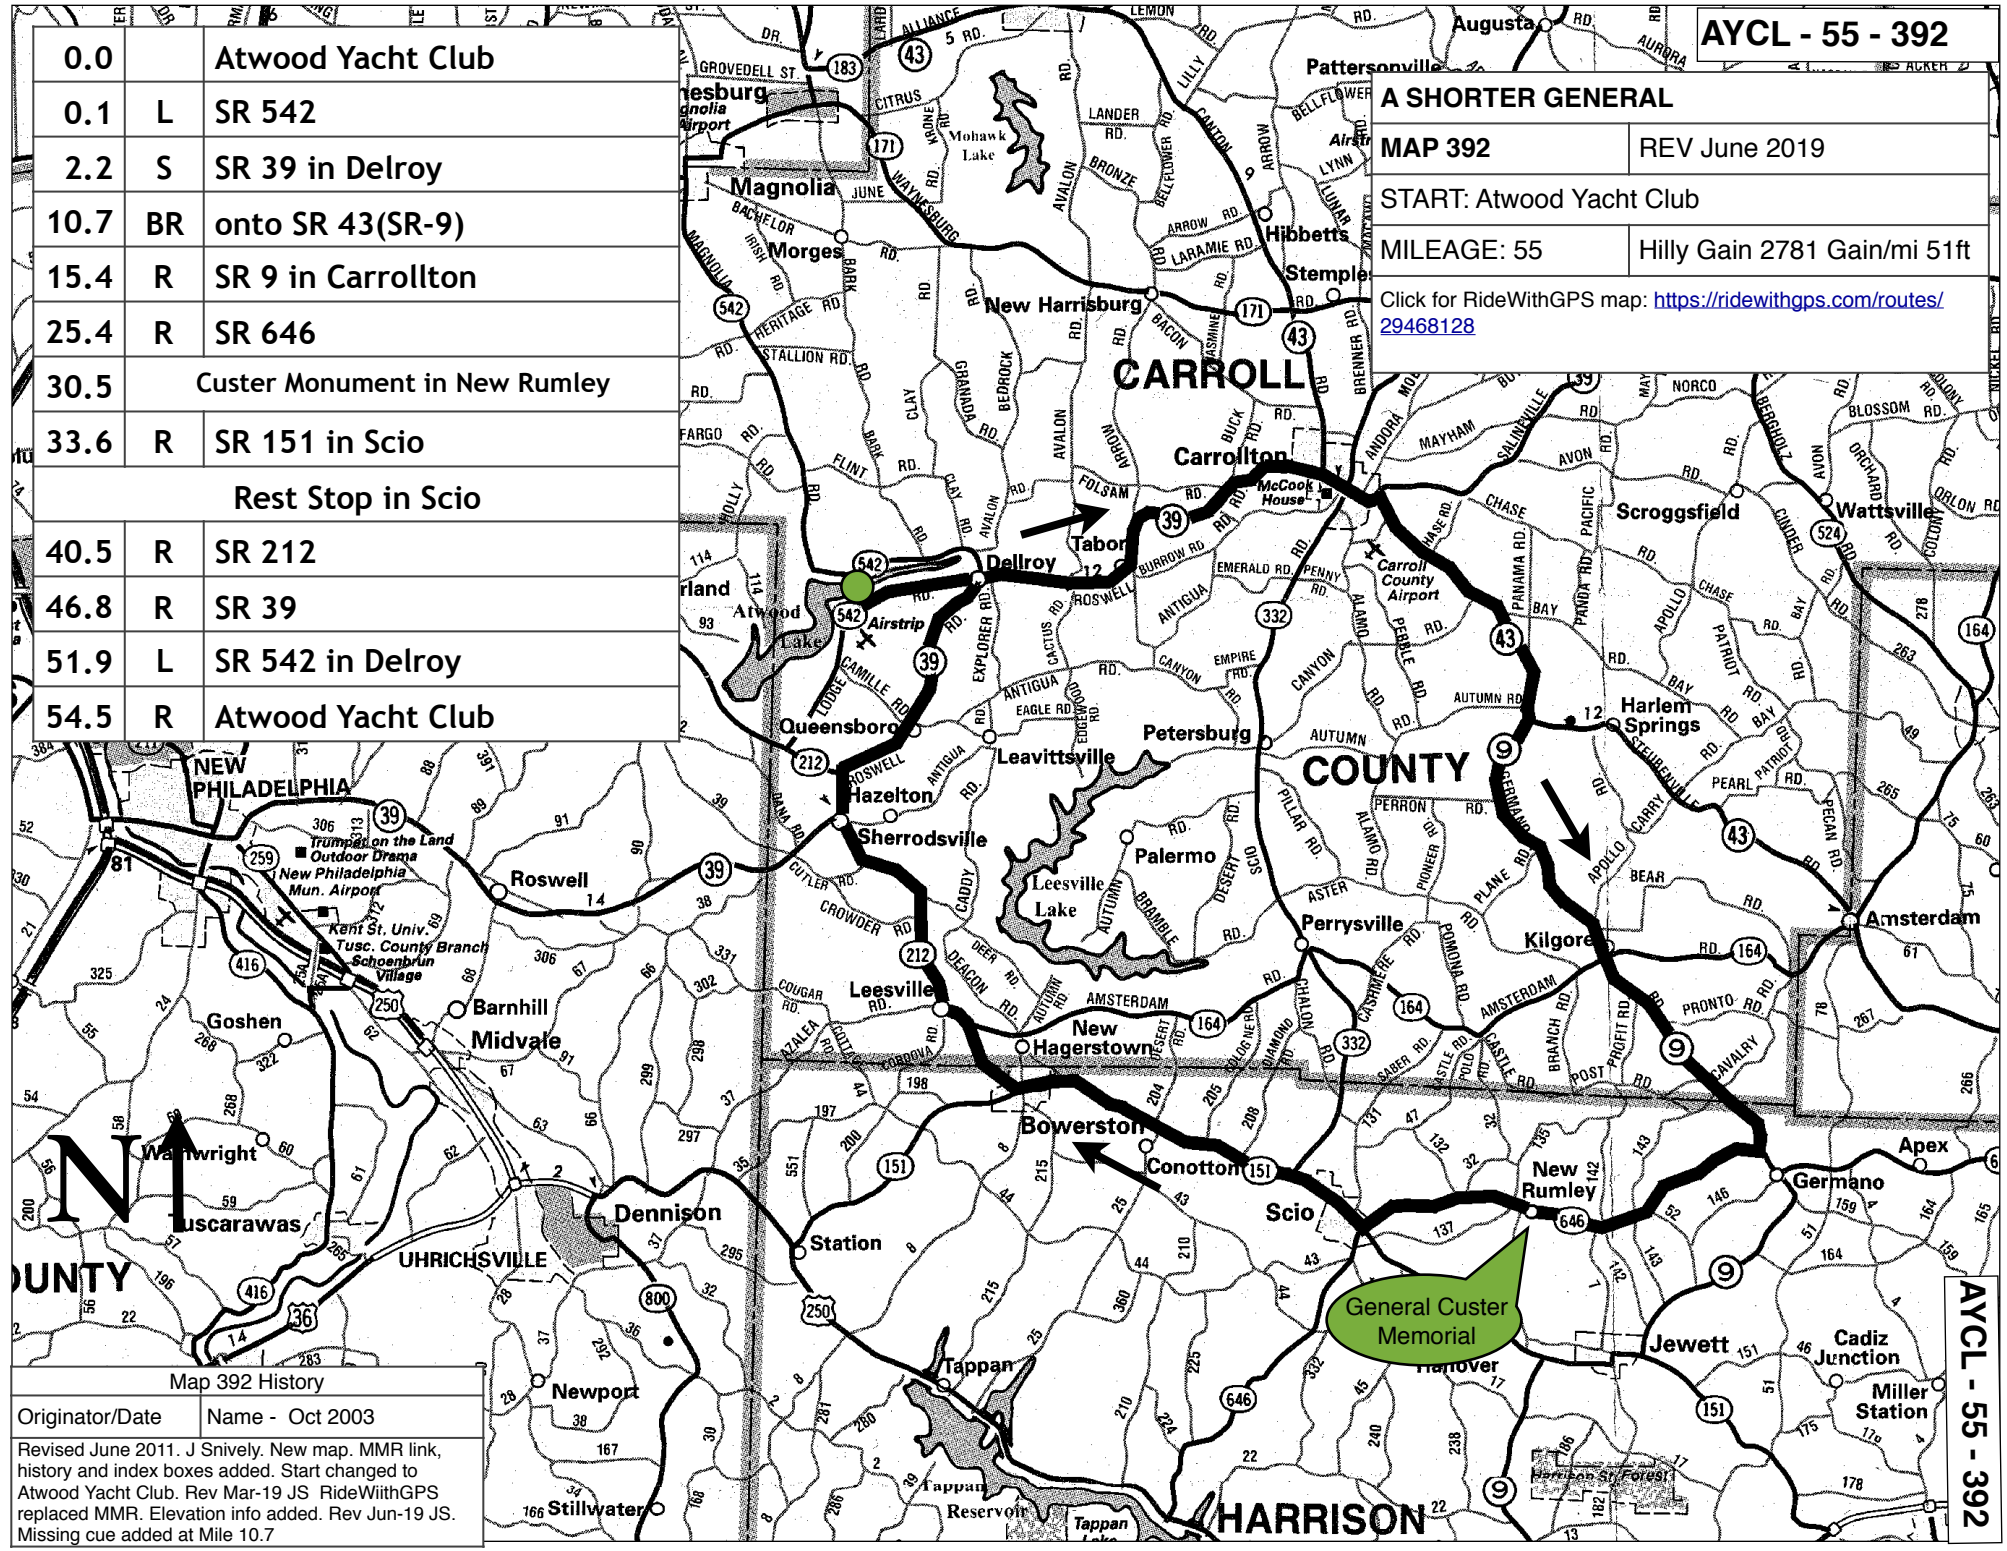

0.0		Atwood Yacht Club
0.1	L	SR 542
2.2	S	SR 39 in Delroy
10.7	BR	onto SR 43(SR-9)
15.4	R	SR 9 in Carrollton
25.4	R	SR 646
30.5		Custer Monument in New Rumley
33.6	R	SR 151 in Scio
		Rest Stop in Scio
40.5	R	SR 212
46.8	R	SR 39
51.9	L	SR 542 in Delroy
54.5	R	Atwood Yacht Club

A SHORTER GENERAL
MAP 392 REV June 2019
 START: Atwood Yacht Club
 MILEAGE: 55 Hilly Gain 2781 Gain/mi 51ft
 Click for RideWithGPS map: <https://ridewithgps.com/routes/29468128>

Map 392 History

Originator/Date	Name - Oct 2003
Revised June 2011. J Snively. New map. MMR link, history and index boxes added. Start changed to Atwood Yacht Club. Rev Mar-19 JS RideWithGPS replaced MMR. Elevation info added. Rev Jun-19 JS. Missing cue added at Mile 10.7	