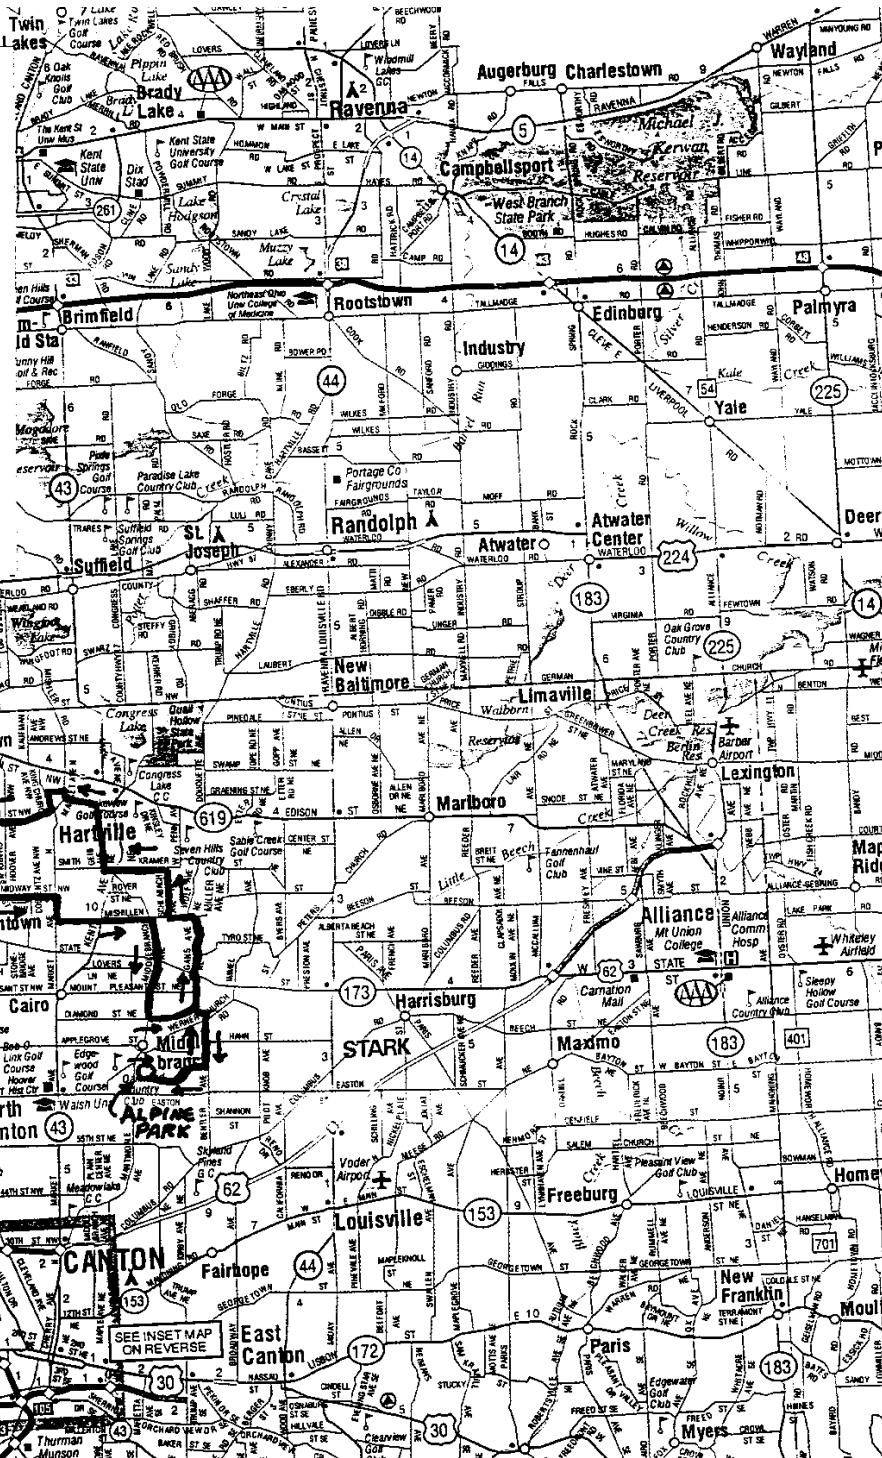

Camelia Loop

Map 403

Start Alpine park

Miles 24

Flat/Rolling

791ft 32 ft/mi

Sept. 03

- 0 S Alpine Ave
- 0.6 L Becomes Pinecrest
- 0.9 R Northern
- 1.3 L Bentler
- 2.5 L Diamond
- 2.9 R Frommes
- 3.7 L State
- 3.8 R Gans
- 4.7 L Nimishillen Church
- 5.2 R Schlabach
- 6.2 L Smith-Kramer
- 7.4 R Geib
- 8.6 L Woodmont
- 9.3 R Market
- 9.5 L Camelia
- 9.8 L King Church
- 10.2 R Lake Center
- 11.9 L Magadore
- 13.2 L Wright
- 13.7 R Wagner
- 14 L Midway
- 15.6 R Market
- 16.1 L Lake-O-Pines
- 17 S Nimishillen Church
- 18.1 R Middlebranch
- 20.2 L Diamond
- 21.4 R Bentler
- 22.6 R Northern
- 23 L Pinecrest
- 23.3 R Becomes Alpine
- 23.9 S Alpine Park