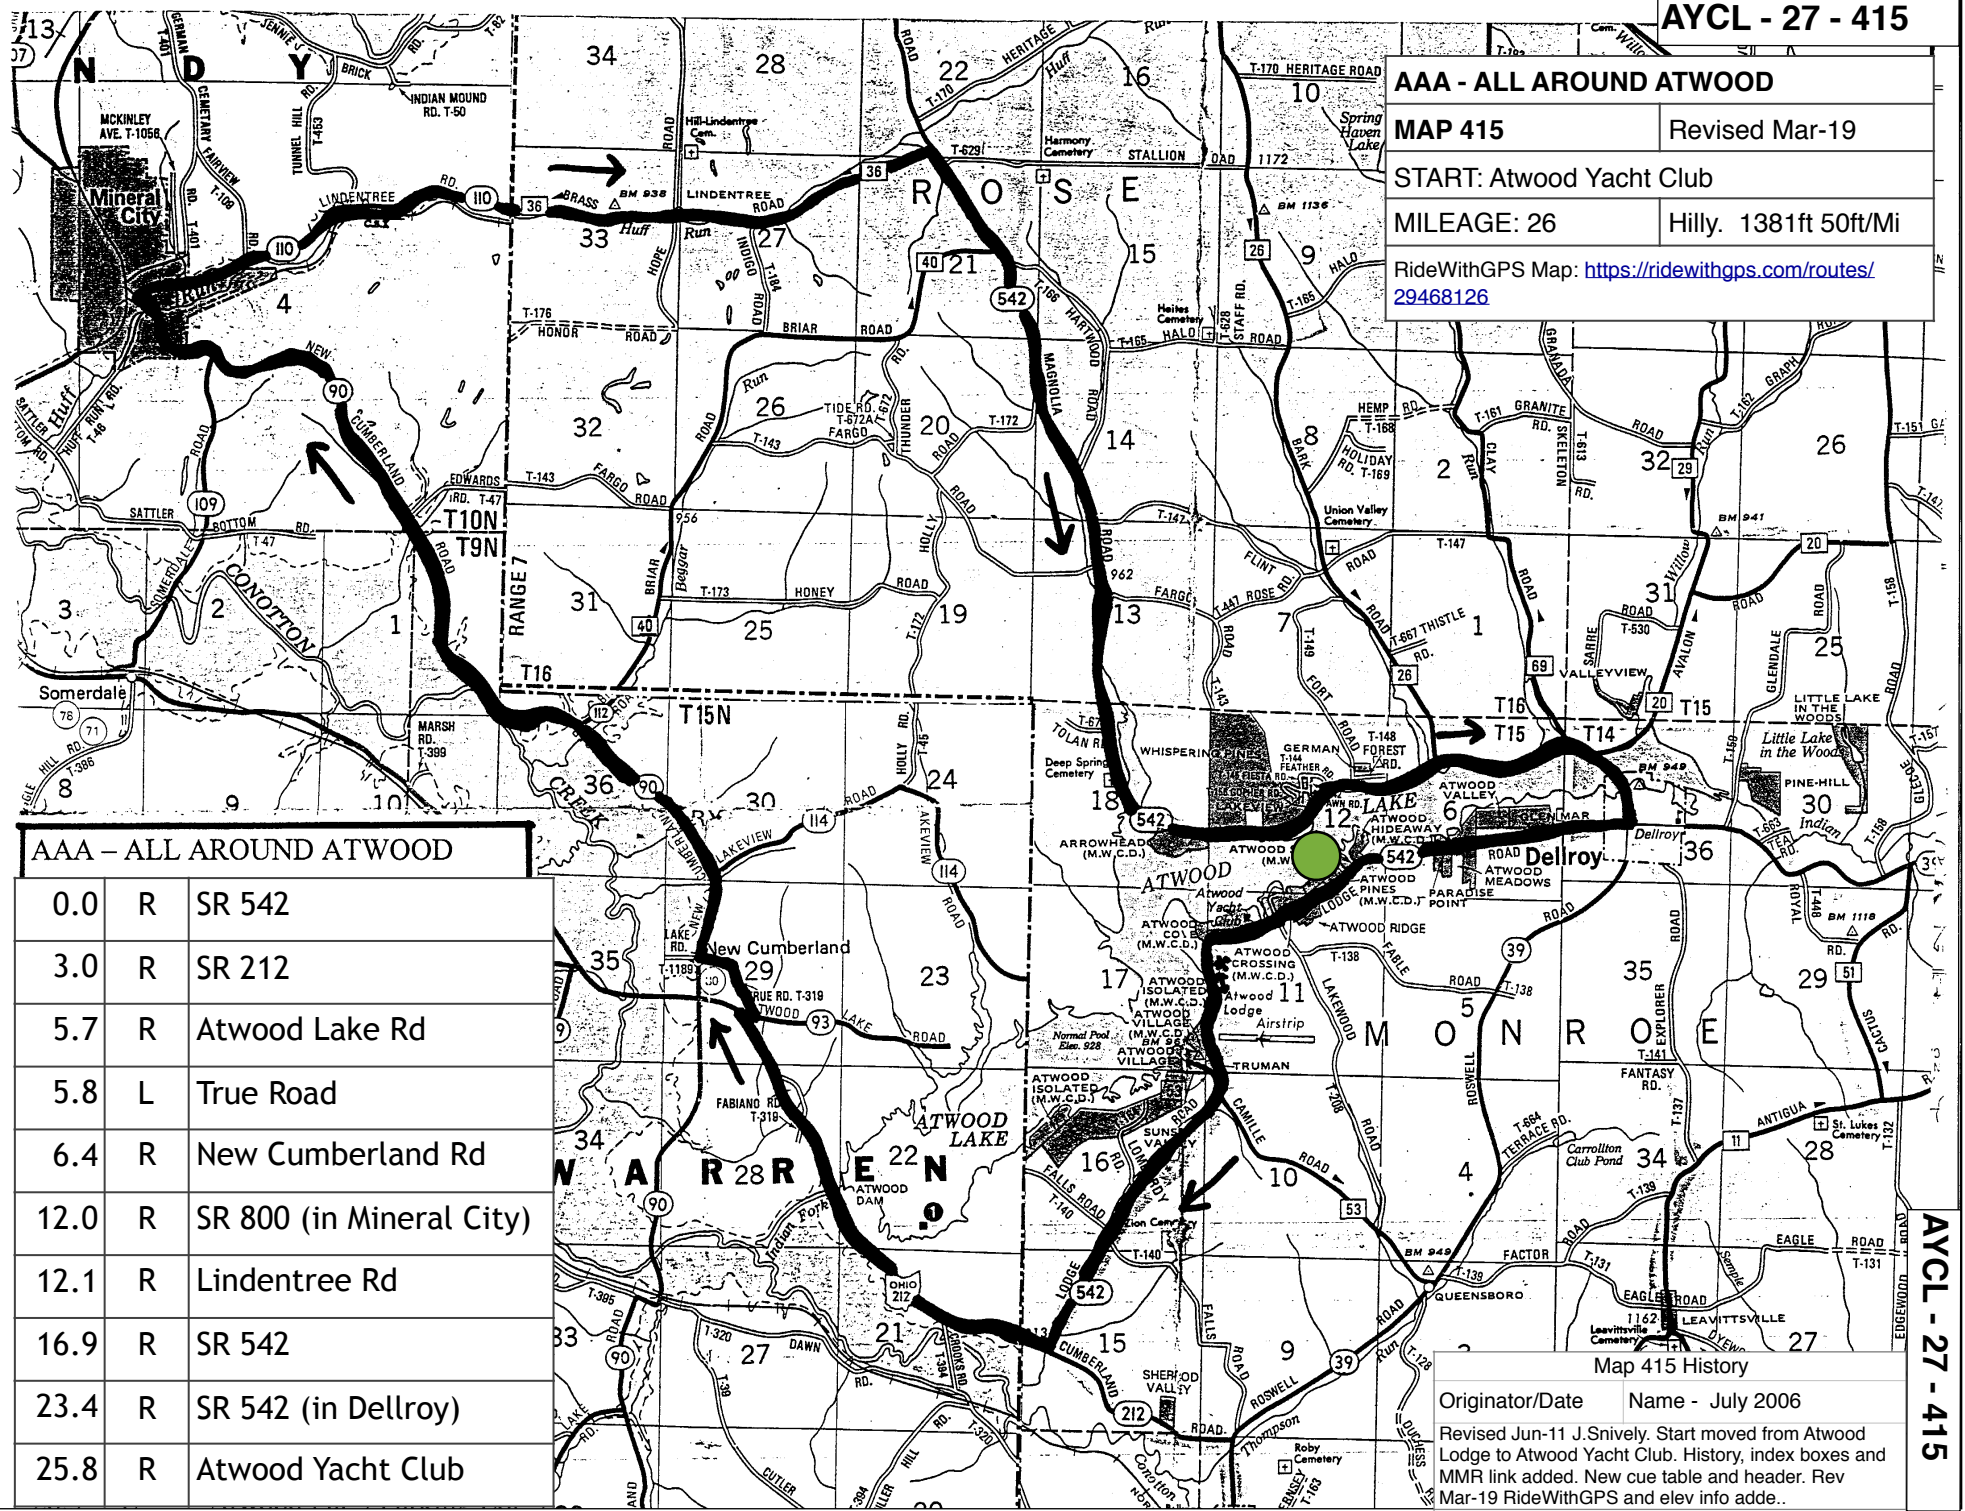

AAA - ALL AROUND ATWOOD

MAP 415

Revised Mar-19

START: Atwood Yacht Club

MILEAGE: 26

Hilly. 1381ft 50ft/Mi

RideWithGPS Map: <https://ridewithgps.com/routes/29468126>

AAA - ALL AROUND ATWOOD

0.0	R	SR 542
3.0	R	SR 212
5.7	R	Atwood Lake Rd
5.8	L	True Road
6.4	R	New Cumberland Rd
12.0	R	SR 800 (in Mineral City)
12.1	R	Lindentree Rd
16.9	R	SR 542
23.4	R	SR 542 (in Dellroy)
25.8	R	Atwood Yacht Club

Map 415 History

Originator/Date	Name
July 2006	July 2006
Revised Jun-11	J.Snively. Start moved from Atwood Lodge to Atwood Yacht Club. History, index boxes and MMR link added. New cue table and header. Rev
Mar-19	RideWithGPS and elev info adde..