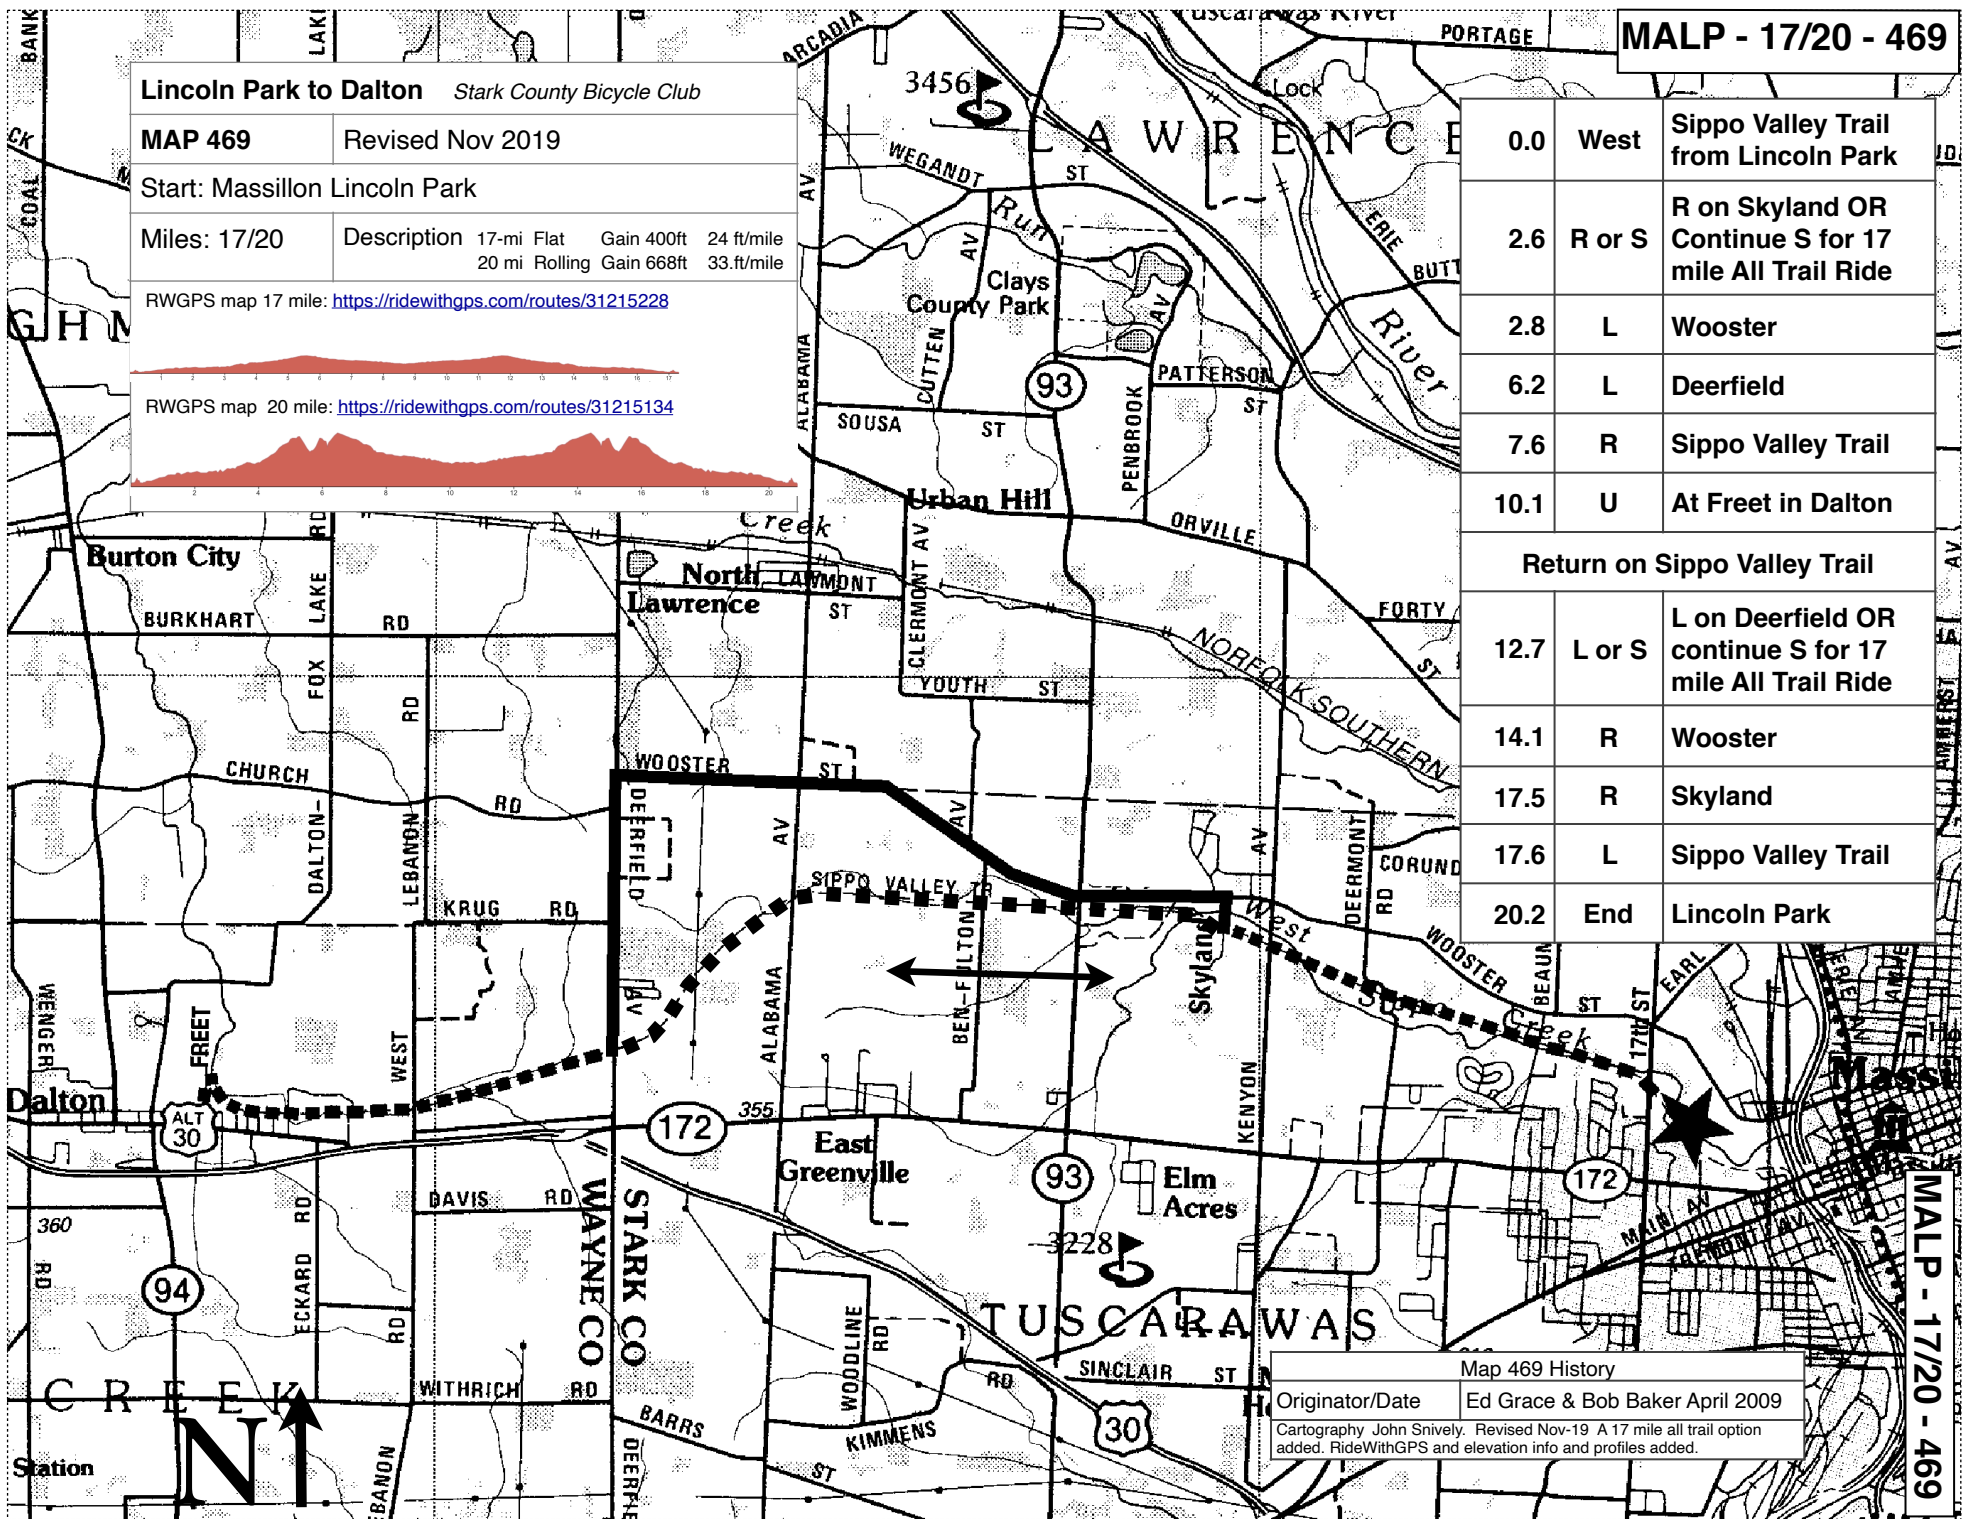

**Lincoln Park to Dalton** *Stark County Bicycle Club*

MAP 469 Revised Nov 2019

Start: Massillon Lincoln Park

Miles: 17/20 Description 17-mi Flat Gain 400ft 24 ft/mile  
20 mi Rolling Gain 668ft 33.ft/mile

RWGPS map 17 mile: <https://ridewithgps.com/routes/31215228>

RWGPS map 20 mile: <https://ridewithgps.com/routes/31215134>

0.0	West	Sippo Valley Trail from Lincoln Park
2.6	R or S	R on Skyland OR Continue S for 17 mile All Trail Ride
2.8	L	Wooster
6.2	L	Deerfield
7.6	R	Sippo Valley Trail
10.1	U	At Freet in Dalton
Return on Sippo Valley Trail		
12.7	L or S	L on Deerfield OR continue S for 17 mile All Trail Ride
14.1	R	Wooster
17.5	R	Skyland
17.6	L	Sippo Valley Trail
20.2	End	Lincoln Park

Map 469 History  
 Originator/Date Ed Grace & Bob Baker April 2009  
 Cartography John Snively. Revised Nov-19 A 17 mile all trail option added. RideWithGPS and elevation info and profiles added.