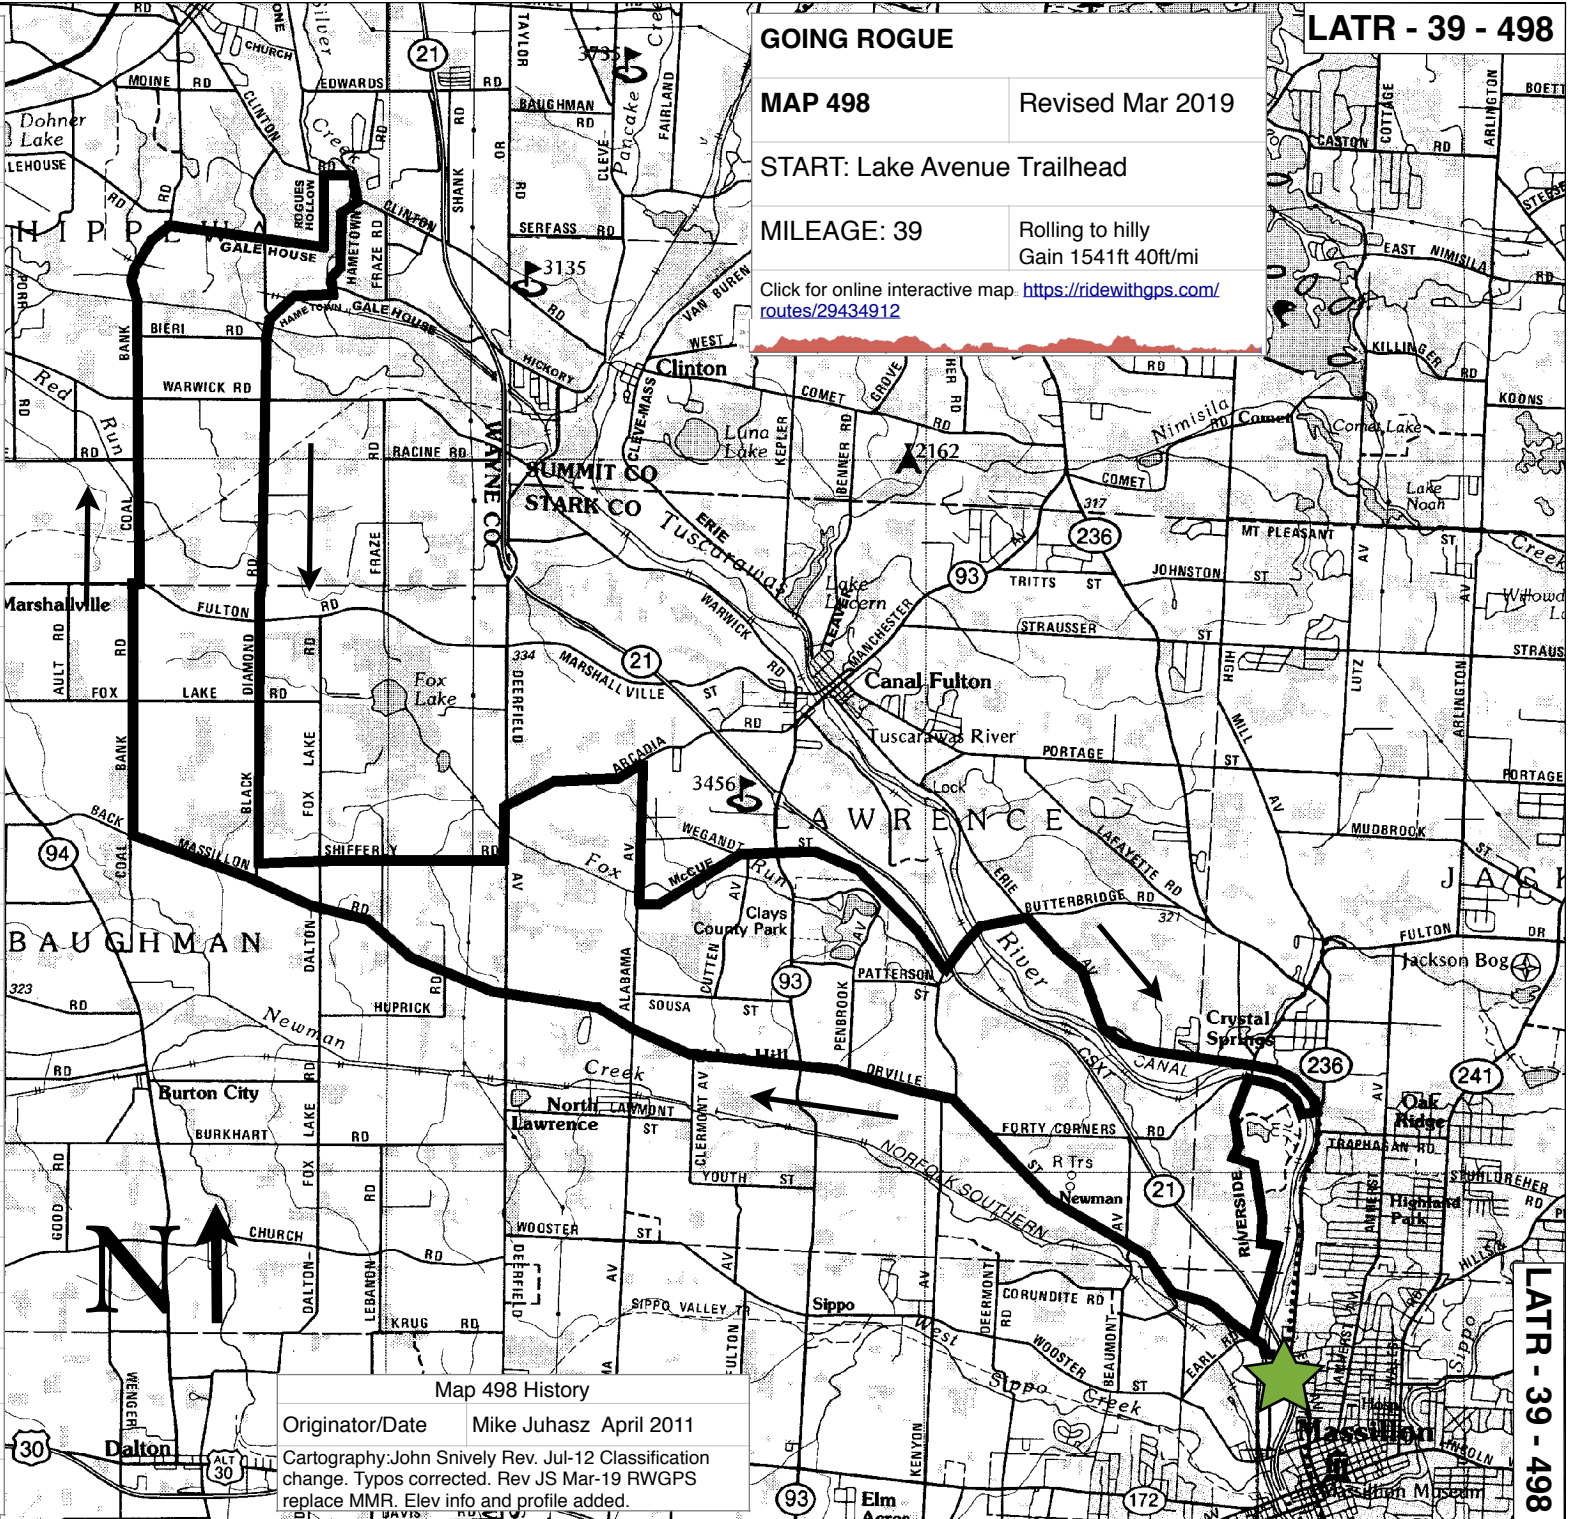

0.0	L	Lake
0.1	R	3rd/Earl
0.2	R	Orrville
10.7	R	Coal Bank
12.8	R	Fulton
12.8	L	Coal Bank
15.8	R	Galehouse
17.1	L	Rogues Hollow
17.7	R	Clinton
17.9	R	Hametown
18.2	R	Hametown
19.0	S	TRO Hametown
19.7	BL	Black Diamond
24.1	L	Shifferly (No Sign)
26.2	L	Deerfield
26.6	R	Arcadia
27.8	R	Alabama
29.0	L	McCue
29.9	R	Weygandt
32.0	L	Butterbridge
32.0	X	SR 21
32.8	R	Erie
35.9	R	Forty Corners
36.6	L	Riverside
39.1	L	3rd/Earl
39.2	L	Lake
39.3	R	LATR

GOING ROGUE

MAP 498 Revised Mar 2019

START: Lake Avenue Trailhead

MILEAGE: 39 Rolling to hilly
Gain 1541ft 40ft/mi

Click for online interactive map: <https://ridewithgps.com/routes/29434912>

LATR - 39 - 498

LATR - 39 - 498

Map 498 History

Originator/Date Mike Juhasz April 2011

Cartography: John Snively Rev. Jul-12 Classification change. Typos corrected. Rev JS Mar-19 RWGPS replace MMR. Elev info and profile added.