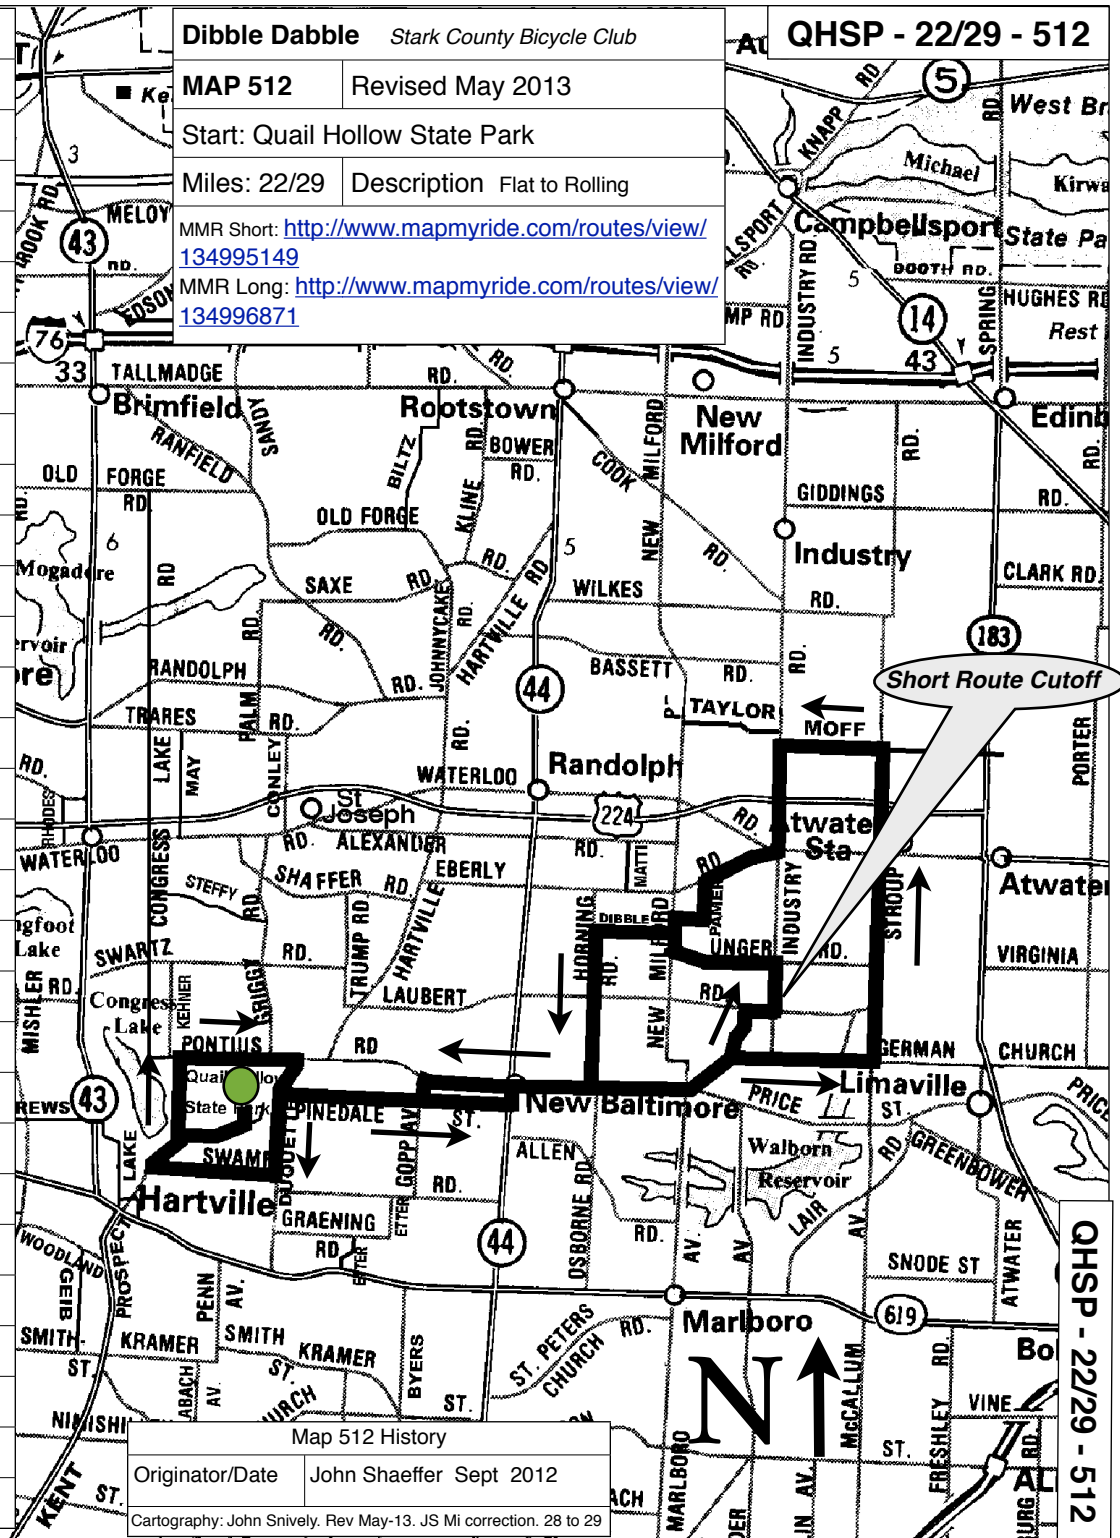

Dibble Dabble Short		
0.0	S	Parking Lot Rd
0.1	R	Main Park Rd
0.8	R	Congress Lake Rd
1.6	R	Pontius
2.9	R	Duquette
3.5	L	Pinedale
6.1	L	SR 44 (Ravenna)
6.4	R	Pontius
8.3	BL	German Church
8.9	L	Maxwell
9.6	R	Laubert
9.8	L	Industry
10.4	L	Unger
11.6	R	New Milford
11.7	L	Dibble
12.7	L	Horning
14.4	R	Pontius
15.3	X	SR 44 (Ravenna)
16.3	L	Gopp
16.6	R	Pinedale
18.3	L	Duquette
19.1	R	Swamp
20.4	R	Congress Lake Rd
21.0	R	Quail Hollow SP
21.7	L	Parking Lot Rd
21.8	End	Parking Lot

Dibble Dabble Long		
0.0	S	Parking Lot Rd
0.1	R	Main Park Rd
0.8	R	Congress Lake Rd
1.6	R	Pontius
2.9	R	Duquette
3.5	L	Pinedale
6.1	L	SR 44 (Ravenna)
6.4	R	Pontius
8.3	BL	German Church
10.5	L	Stroup
14.2	L	Moff
15.4	L	Industry
16.0	X	SR 224 (CAUTION)
16.7	R	Eberly
17.6	L	Pamar
18.1	BR	Thomas
18.4	L	New Milford
18.5	R	Dibble
19.4	L	Horning
21.2	R	Pontius
22.0	X	SR 44 (Ravenna)
23.1	L	Gopp
23.4	R	Pinedale
25.0	L	Duquette
25.9	R	Swamp
27.2	R	Congress Lake Rd
27.8	R	Quail Hollow SP
28.5	L	Parking Lot Rd
28.6	End	Parking Lot

QHSP - 22/29 - 512

QHSP - 22/29 - 512