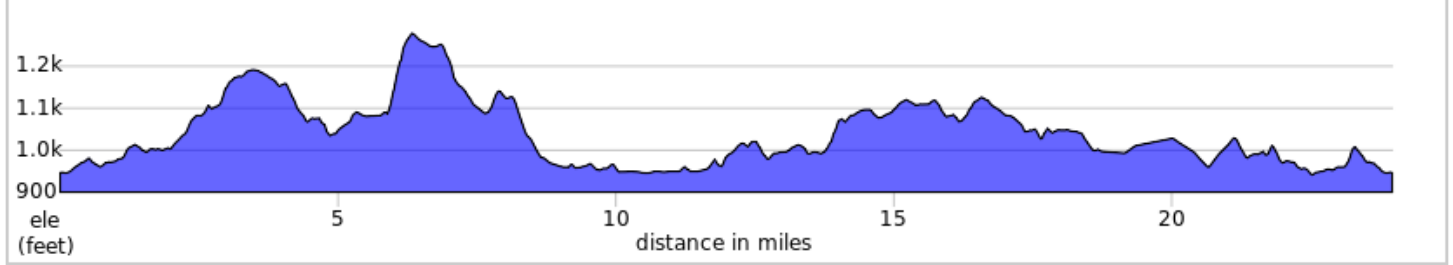

557 Porr Choice SCBC

Starts at Clinton Trailhead, Clinton, OH.
Flat to rolling with a couple of climbs. Route passes thru downtown Doylestown.
Originated by Jim Sloan July 2019
Elevation gain: 1146 ft. Average gain/mile 48 ft
RideWithGPS Map: <https://ridewithgps.com/routes/30569059>

557 Porr Choice SCBC

Dist	Type	Note
0.0	📍	Start of route
0.0	➔	R onto North St
0.2	➔	R onto Main St
0.2	➔	R onto S Cleveland Massillon Rd
2.3	➡	L onto Baughman Rd
3.1	➔	R onto Taylor Rd
3.3	➡	L onto Edwards Rd
5.0	➔	Slight R onto Calaboone Rd
5.9	➡	L onto Jackson St
6.3	➡	L onto County Hwy 5A/Portage St
9.2	➡	Sharp L onto Galehouse Rd
9.4	➔	Slight R onto Porr Rd
10.3	➔	R to stay on Porr Rd
12.2	➔	R onto Pleasant Home Rd
13.7	➡	L onto Baer Rd
14.7	➡	L onto Fulton Rd
15.4	⬆	Continue onto W Church St
16.1	➡	L onto E Market St
16.3	⬆	Continue onto E Church St
16.3	⬆	Continue onto Fulton Rd
18.3	➡	L onto Black Diamond Rd
20.1	➔	R onto Warwick Road, CR 116
22.5	➡	L onto S 2nd Ave
23.2	⬆	Continue onto Hickory St
23.8	➔	R onto Main St
23.8	➡	L onto North St
23.9	➡	L into Clinton Trailhead
24.0	📍	End of route

24.0 miles. +1251/-1251 feet