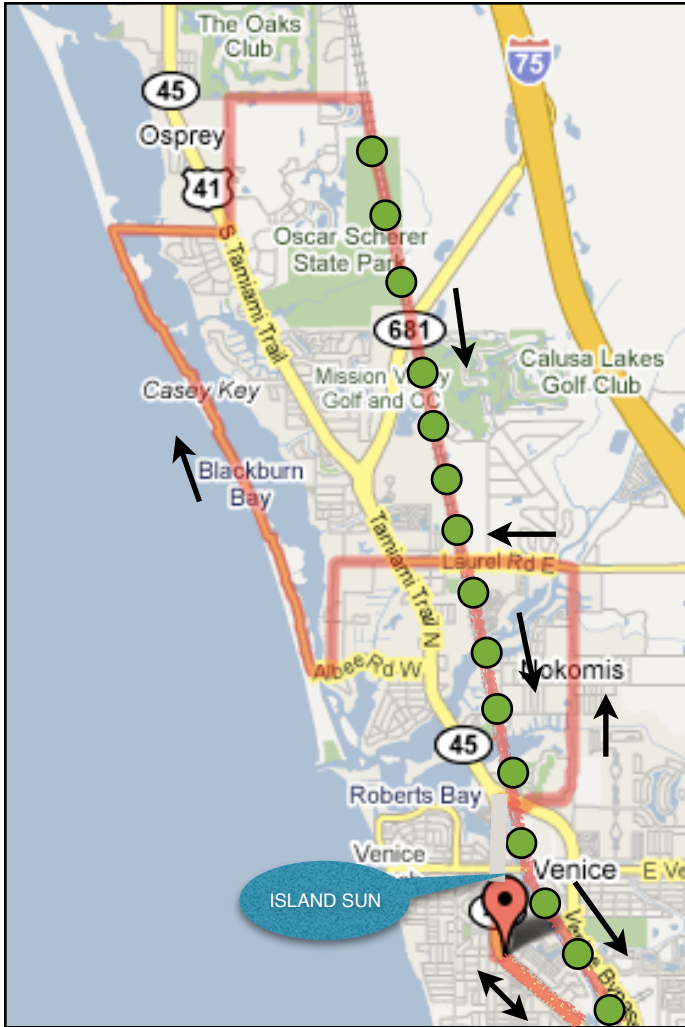

0.0	L	TAMIAMI TRAIL
1.0	X	CIRCUS BRIDGE
1.3	R	CENTER
1.4	R	ONTO VWP TRAIL / LEGACY TRAIL
4.5	R	COLONIA
5.2	L	ALBEE FARM RD
6.4	L	LAUREL RD
7.9	X	TAMIAMI TRAIL (HWY 41)
8.5	L	BAYSHORE
9.4	R	ALBEE RD
9.6	R	CASEY KEY
13.9	R	BLACKBURN PT RD
14.9	X	TAMIAMI TRAIL (HWY 41)
14.9	L	OLD VENICE
16.0	R	E BAY ST
17.2	R	LEGACY TRAIL
21.3	X	LAUREL RD and CONTINUE ON TRAIL
23.9		REST ROOMS IN TRAIN DEPOT
25.7	L	EXIT TRAIL IMMEDIATELY BEFORE THE CIRCUS BRIDGE.
25.9	R	SHARP RIGHT ONTO TAMIAMI HWY-41
27.2	R	ISLAND SUN

Map 901 History

Originator/Date	Al Jones - Jan 2006
Cartography: John Snively. Rev. Feb 09. Added to SCBC Map library. New map. Rev Jan-12. JS. Replaced U-turn at Clark on 40 mile map with loop. Rev Dec-14. Tamiami Bike lane instead of sidewalk at mile 17.1. Cue change - Legacy/VWP Trails replace several roads near the end of the ride. Rev. Dec-15. JS Circus Bridge entry to VWP/Legacy Trail replaces 41 Bypass/Birdbay at the beginning of the ride. RWGPS replaces MMR. Mileage change from 25/39 to 27/41. Rev Jan-19. Minor cue change at mile 16 Legacy Tr and Bay St.	

**SPEC- 27/41 - 901**

First Start 27/41

Map 901

Start: Island Sun Inn, 625 Tamiami Trail S., Venice, Florida

41 MI

27

RWGPS Map: <http://ridewithgps.com/routes/11402871>

RWGPS Map: <http://ridewithgps.com/routes/11402593>

● ● ● - Legacy/VWP Trail

For more detail online RideWithGPS maps may be accessed by using the links below the maps.