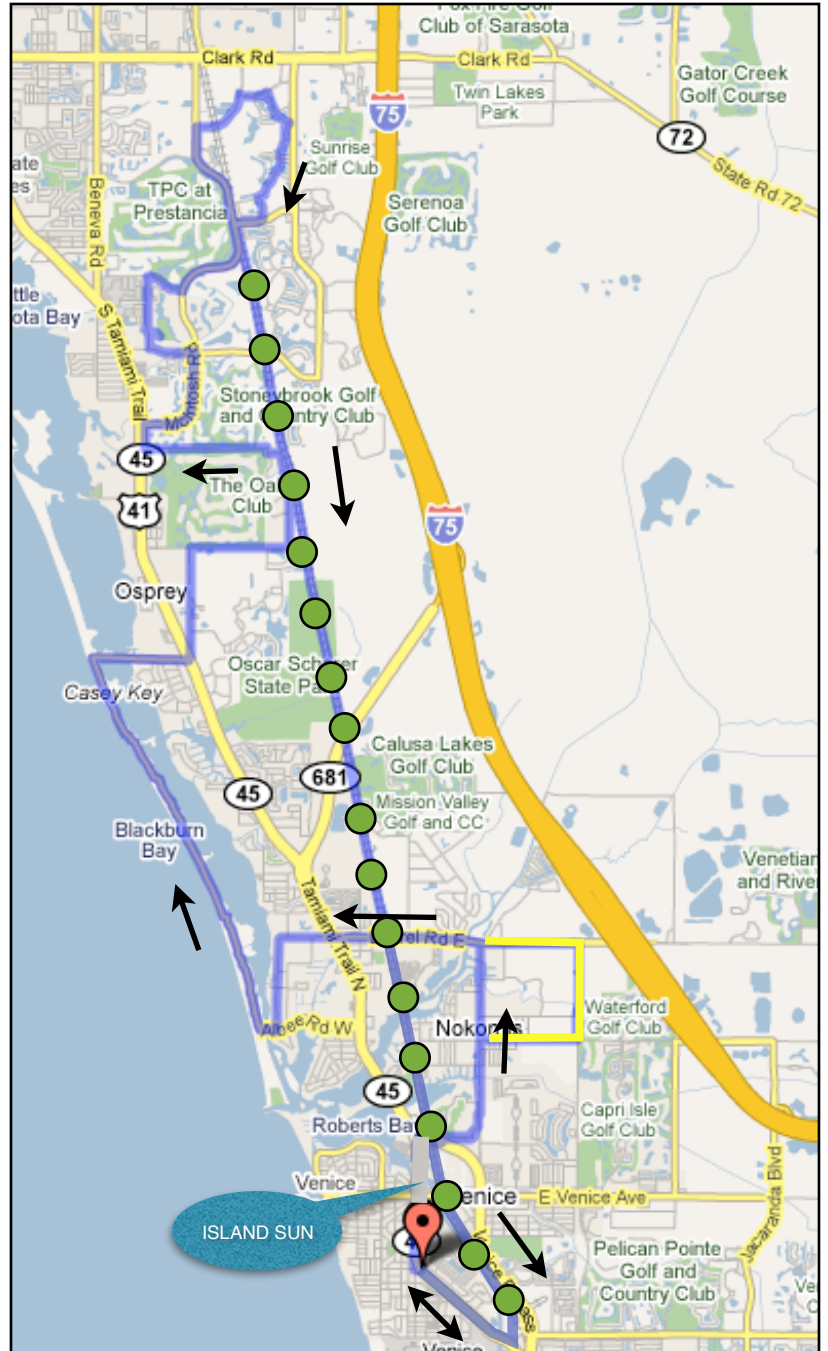

0.0	L	TAMIAMI TRAIL
1.0	X	CIRCUS BRIDGE
1.3	R	CENTER
1.4	R	ONTO VWP TRAIL / LEGACY TRAIL
4.5	R	COLONIA
5.2	L	ALBEE FARM RD
6.4	L	LAUREL RD
7.9	X	TAMIAMI TRAIL (HWY 41)
8.5	L	BAYSHORE
9.4	R	ALBEE RD
9.6	R	CASEY KEY
13.9	R	BLACKBURN PT RD
14.9	X	TAMIAMI TRAIL (HWY 41)
14.9	L	OLD VENICE
16.0	R	E BAY ST
17.2	R	LEGACY TRAIL
21.3	X	LAUREL RD and CONTINUE ON TRAIL
23.9		REST ROOMS IN TRAIN DEPOT
25.7	L	EXIT TRAIL IMMEDIATELY BEFORE THE CIRCUS BRIDGE.
25.9	R	SHARP RIGHT ONTO TAMIAMI HWY-41
27.2	R	ISLAND SUN

Map 901 History

Originator/Date	Al Jones - Jan 2006
Cartography: John Snively. Rev. Feb 09. Added to SCBC Map library. New map. Rev Jan-12. JS. Replaced U-turn at Clark on 40 mile map with loop. Rev Dec-14. Tamiami Bike lane instead of sidewalk at mile 17.1. Cue change - Legacy/VWP Trails replace several roads near the end of the ride. Rev. Dec-15. JS Circus Bridge entry to VWP/Legacy Trail replaces 41 Bypass/Birdbay at the beginning of the ride. RWGPS replaces MMR. Mileage change from 25/39 to 27/41. Rev Jan-19. Minor cue change at mile 16 Legacy Tr and Bay St.	

**SPEC- 27/41 - 901**

First Start 27/41

Map 901

Start: Island Sun Inn, 625 Tamiami Trail S., Venice, Florida

41 MI

27

RWGPS Map: <http://ridewithgps.com/routes/11402871>

RWGPS Map: <http://ridewithgps.com/routes/11402593>

● ● ● - Legacy/VWP Trail

For more detail online RideWithGPS maps may be accessed by using the links below the maps.