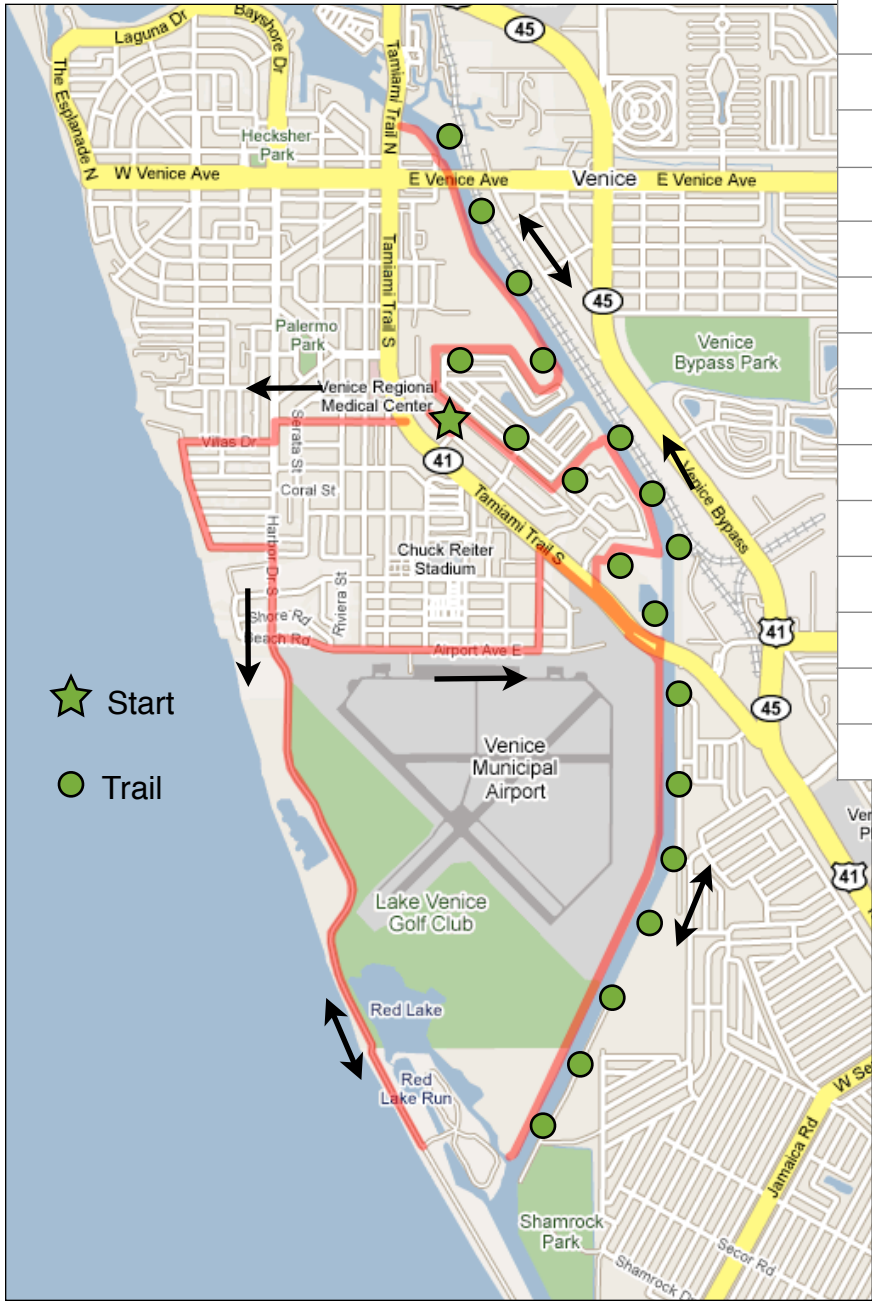

<b>Venice 15</b>	
<b>MAP 908</b>	Revised Mar 09
START: Island Sun Inn, 625 Tamiami Tr, Venice, Florida	
MILEAGE: 15	Flat
RideWithGPS Map: <a href="https://ridewithgps.com/routes/27610741">https://ridewithgps.com/routes/27610741</a>	

**SPEC- 15 - 908**

0	S	San Marco
0.4	L	Harbor Dr
0.5	R	Villas
0.8	L	Golden Beach
1.3	R	Harbor Dr
3.3	U	Harbor Dr (Pavement ends)
5	R	Beach / Airport
5.8	L	Avenida Del Circo
6.2	R	Tamiami. Use sidewalk
6.5	R	Bike Access before bridge
6.6	R	Right at Y. Follow trail south.
8.3	U	Trail End
10.1	R	Follow trail under bridge
10.2	S	Tamiami use sidewalk
10.3	R	On trail access
10.4	L	Venetian Park Trail
13.2	U	End of Trail
14.3	R	Fairway Drive
14.5	R	Guild
15.2	L	Island Sun Inn

Map 908 History	
Originator/Date	Bob Forney Jan 16, 2007
Cartography	John Snively

**SPEC- 15 - 908**