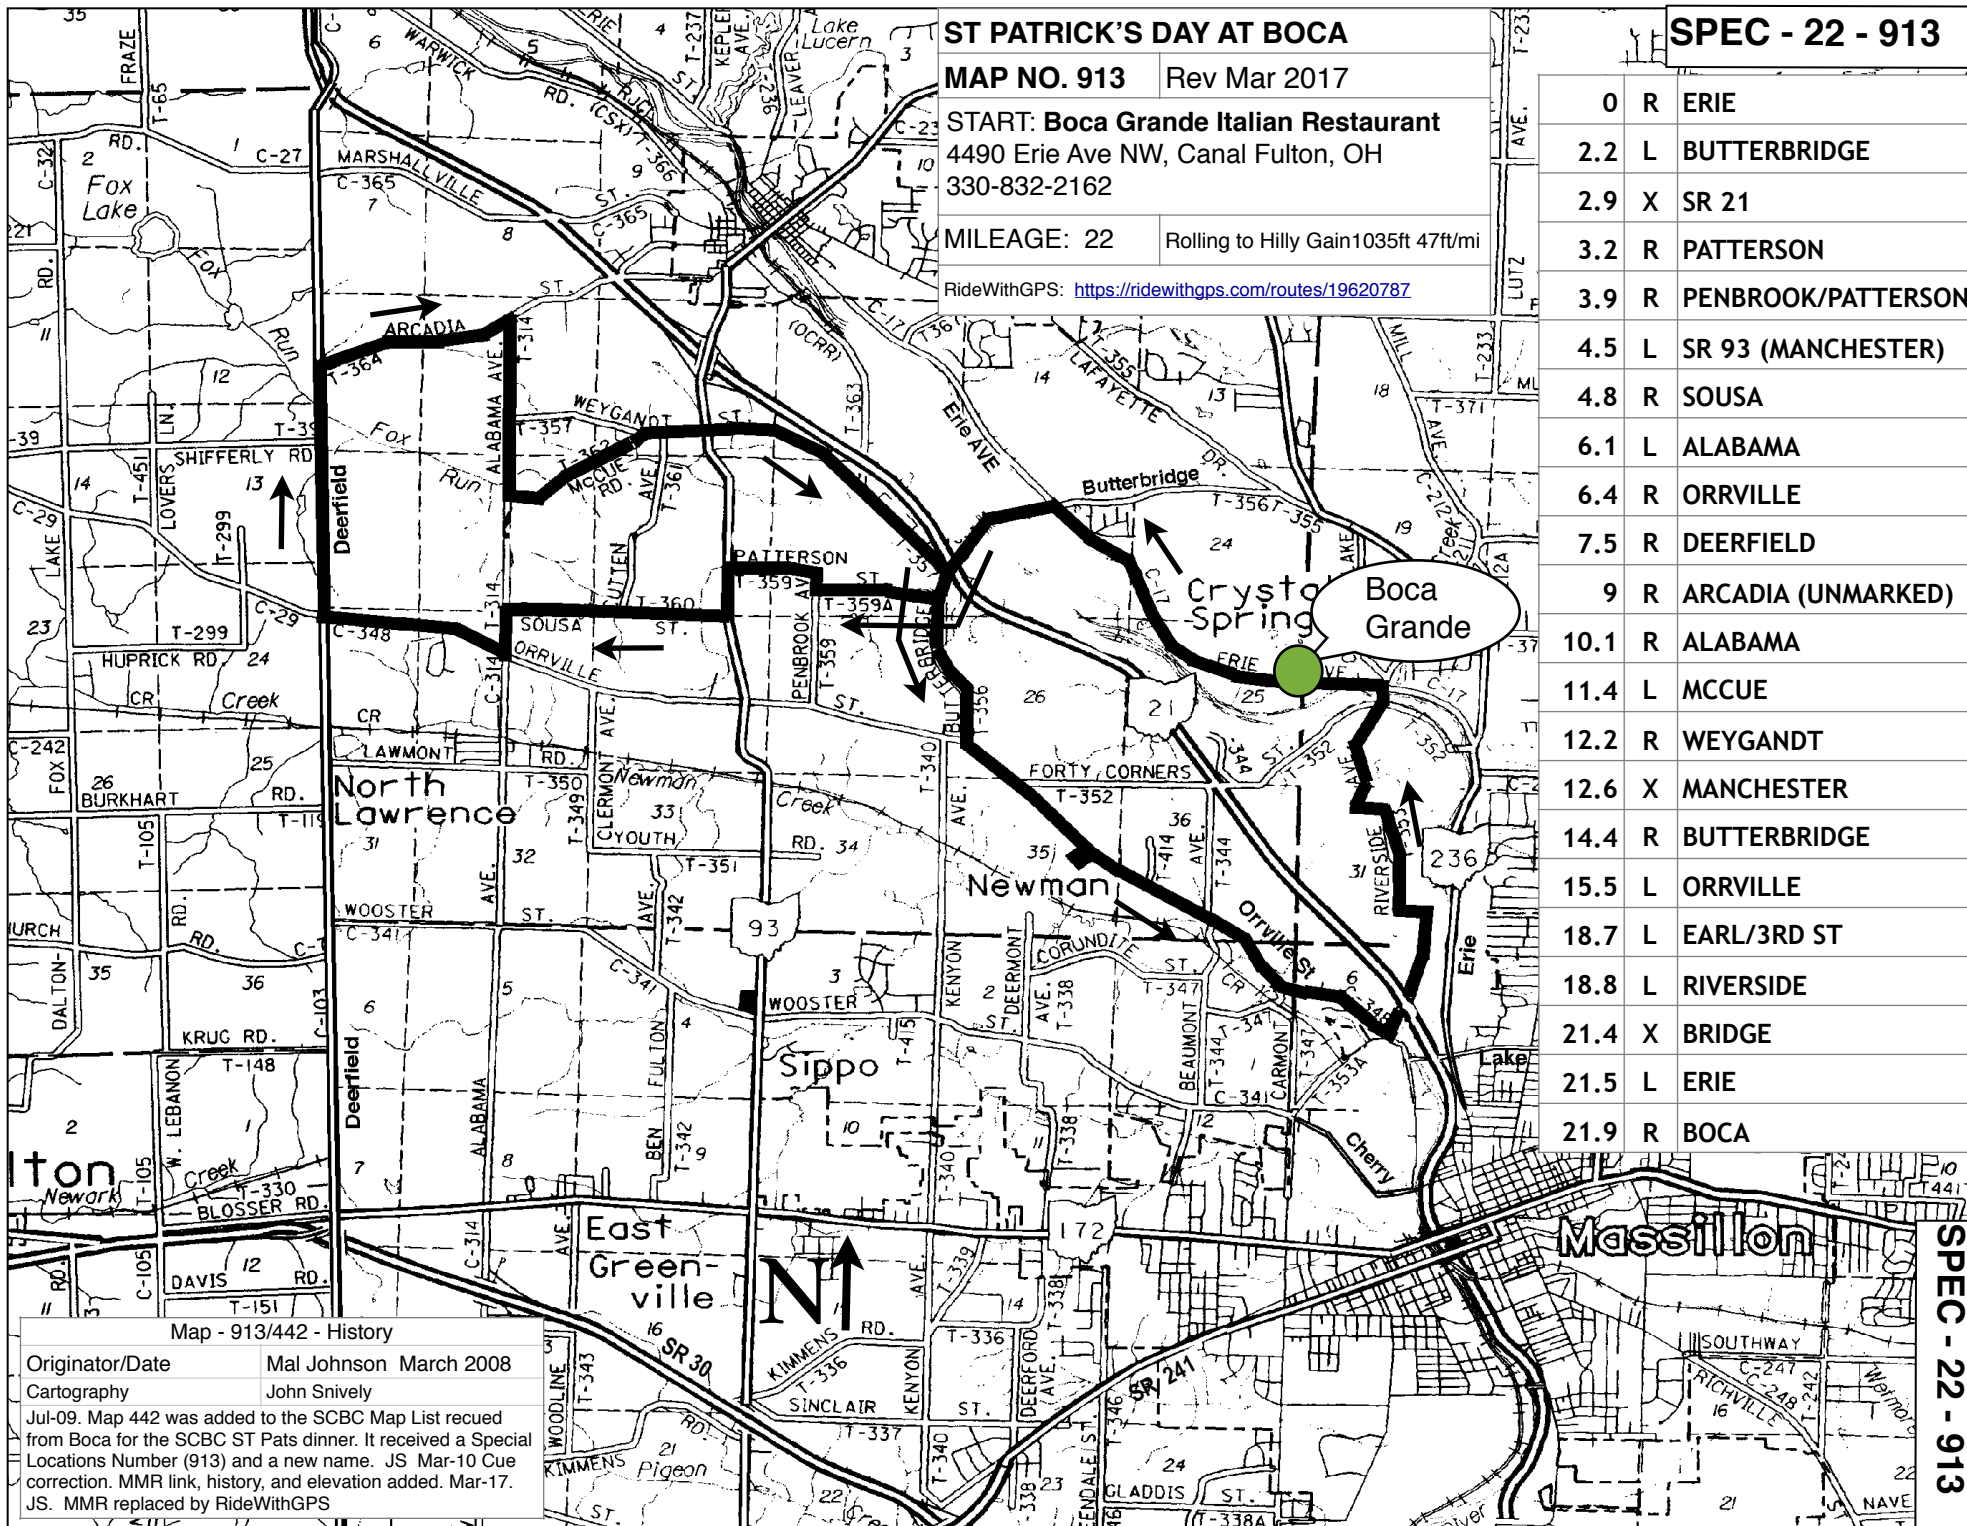

ST PATRICK'S DAY AT BOCA

MAP NO. 913 Rev Mar 2017

START: Boca Grande Italian Restaurant
4490 Erie Ave NW, Canal Fulton, OH
330-832-2162

MILEAGE: 22 Rolling to Hilly Gain 1035ft 47ft/mi

RideWithGPS: <https://ridewithgps.com/routes/19620787>

SPEC - 22 - 913

0	R	ERIE
2.2	L	BUTTERBRIDGE
2.9	X	SR 21
3.2	R	PATTERSON
3.9	R	PENBROOK/PATTERSON
4.5	L	SR 93 (MANCHESTER)
4.8	R	SOUSA
6.1	L	ALABAMA
6.4	R	ORRVILLE
7.5	R	DEERFIELD
9	R	ARCADIA (UNMARKED)
10.1	R	ALABAMA
11.4	L	MCCUE
12.2	R	WEYGANDT
12.6	X	MANCHESTER
14.4	R	BUTTERBRIDGE
15.5	L	ORRVILLE
18.7	L	EARL/3RD ST
18.8	L	RIVERSIDE
21.4	X	BRIDGE
21.5	L	ERIE
21.9	R	BOCA

SPEC - 22 - 913

Map - 913/442 - History
 Originator/Date Mal Johnson March 2008
 Cartography John Snively
 Jul-09. Map 442 was added to the SCBC Map List recued from Boca for the SCBC ST Pats dinner. It received a Special Locations Number (913) and a new name. JS Mar-10 Cue correction. MMR link, history, and elevation added. Mar-17. JS. MMR replaced by RideWithGPS