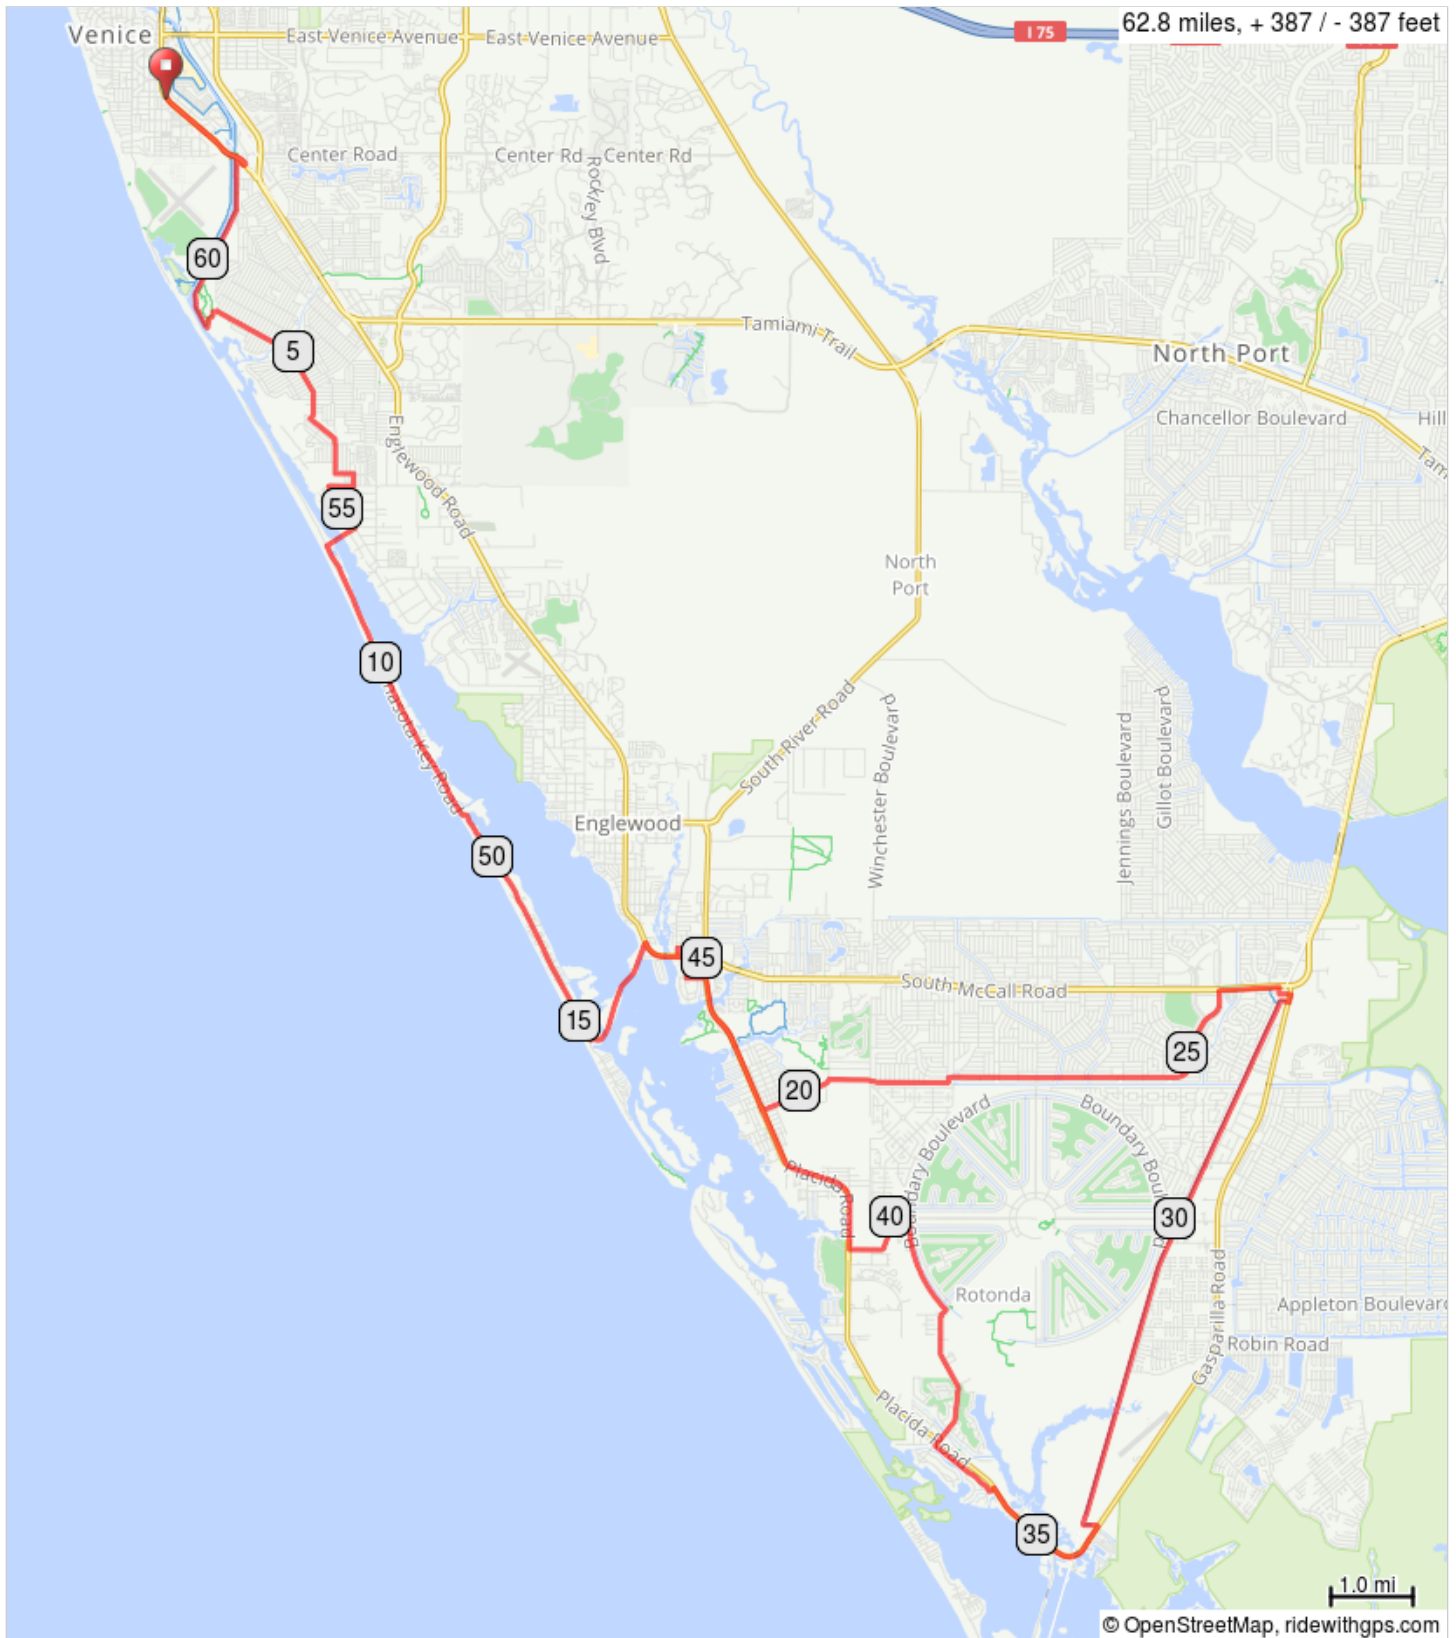

942 Venice Cape Haze loop SCBC

Starts at the Rialto Shopping Center, 660 Tamiami Trail.

Features the Pioneer trail and Manasota Key. Originated by Dave Cardarella January 2017

Latest update November 2017

RideWithGPS Map: <https://ridewithgps.com/routes/18375889>

Map 942 Venice Cape Haze Loop

0.0	R	S Tamiami Trail
1.3	R	Center Rd
1.4	L	Venetian Waterway Park
3.6	L	Shamrock Park
3.8	R	towards Shamrock Dr
3.9	R	Shamrock Dr
4.9	S	Meridian Rd
5.0	R	S Venice Blvd
5.1	L	Heron Rd
5.9	L	Seneca Rd
6.3	S	Osprey Rd
6.7	L	Macon Rd
6.9	R	Pheasant Rd
7.1	R	Belvidere Rd
7.4	L	Alamander Ave
8.0	R	Manasota Beach Rd
8.4	L	Manasota Key Rd
15.2	L	at traffic circle onto Beach Rd
16.6	R	S McCall Rd
17.2	R	New Point Comfort Rd
17.5	L	Lemon Bay Rd
17.7	R	Placida Rd
19.5	L	San Casa Dr
20.4	R	Avenue of the Americas
21.0	S	Fruitland Ave
21.9	R	Gulfstream Blvd
25.9	R	FL-776
26.6	R	Publix
26.7		Publix restrooms

26.8	R	771/Gasparilla Rd
26.9	R	Trailhead parking lot
27.0	S	Cape Haze Pioneer Trail
34.0	R	bike path along Gasparilla Rd
34.5	R	Placida Rd
35.8	L	Gaspar Dr
35.9	R	Lookout Alley
35.9	R	Spaniards Rd
36.8	R	at traffic circle onto Cape Haze Dr
38.5	S	at circle, TRO Cape Haze Dr
38.6	L	Boundary Blvd
39.8	L	Rotonda Blvd W
40.8	R	Placida Rd
45.0	S	Pine St
45.2	L	Elinor Pl
45.4	L	Greaza St
45.4	R	Helene Ave
45.5	L	S Oxford Dr
45.6	R	S McCall Rd
46.1	L	Beach Rd
47.5	R	at circle, Beach Rd
49.4	S	Manasota Key Rd
54.4	R	Manasota Beach Rd
54.8	L	Alamander Ave
55.4	R	Belvidere Rd
55.7	L	Pheasant Rd
55.8	L	Macon Rd
56.0	R	Osprey Rd
56.5	S	Seneca Rd
56.9	R	Heron Rd
57.6	R	S Venice Blvd
57.7	L	Meridian Rd
57.8	S	Shamrock Dr
58.8	L	Shamrock Park
58.9	L	Venetian Waterway Trail
61.5	R	on path after crossing under Tamami Trail
61.5	R	S Tamiami Trail
62.8	L	Rialto Shopping Center