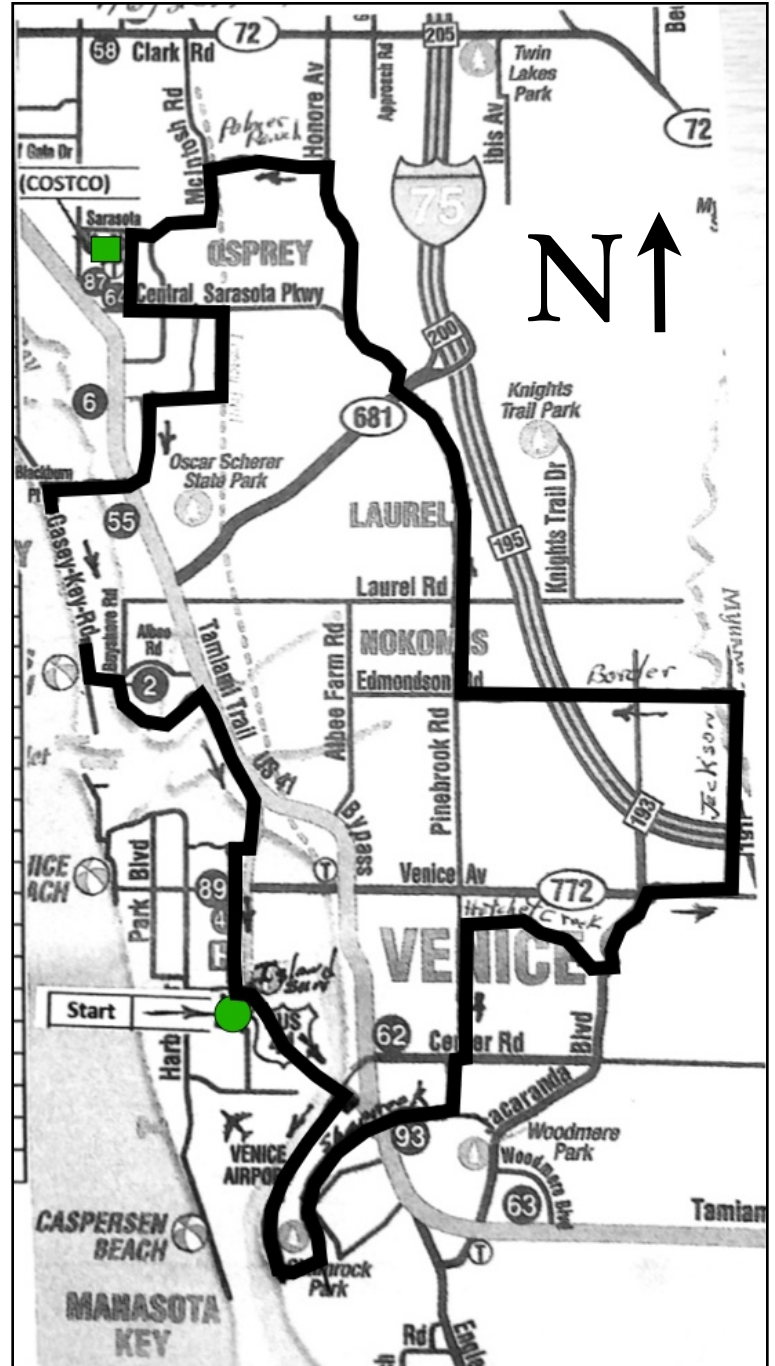

Start	Rialto	Across Street From Island Sun In
0	R	Tamiami Rt. 41 Bus.
1.3	R	Center Rd.
1.4	L	Trail
3.6	L	End of Trail
3.7	BR	At the Y
3.8	R	Park Road (restrooms to the L)
3.9	L	Shamrock Dr.
5.7	X	Tamiami Rt. 41 Bus.
6	L	Larchwood
6.3	R	Center Rd.
6.5	L	Pinebrook Rd. CAUTION
7.5	R	Hatchett Creek
9.2	L	Jacaranda Blvd CAUTION
10	R	Venice Ave. at circle
11.4	L	Jackson Rd.
13.1	L	Border Rd. / Edmondson Rd.
16.6	R	Pinebrook Rd. / Honore
21.3	S	Cross Rt.681
26.6	L	Palmer Ranch Pkwy
27.3	L	McIntosh Rd.
28.3	R	Sarasota Sq. Blvd.
28.7	L	Potter Pk. Dr.
28.8	R	At mall drive (COSTCO)
29	Break	Costco food court
29.1	R	Continue on Potter Pk. Dr.
29.7		Optional stop @ Potter Park
29.9	L	Central Sarasota Pkwy
31.1	R	Legacy Trail
33.2	R	Bay St. connector trail / Bay S
34.3	L	Old Venice Rd.
35.5	X	Tamiami Rt. 41 Caution
36.5	L	Casey Key Rd.
40.8	L	Albee Rd.
41.5	R	Lyons Bay Rd.
41.7	BR	Lyons Bay Rd. / Bayview Pkw
43	R	Tamiami Rt. 41 Caution
43.9	BR	Tamiami Bus. Rt. 41
44.5	R	Tampa Ave.
44.6	L	Nokomis Ave.
45.4	L	San Marco Dr.
45.5	R	The Rialto
45.5	L	Plaza Parking lot

New Honore - Costco Stark County Bicycle Club	
MAP 943	October 2017
Start: Rialto Shopping Center 660 Tamiami Trail S.	
Miles: 46	Flat
RWGPS Map: https://ridewithgps.com/routes/26432797	

Public Restrooms at 9.9 mile and 17.6 mile

Map 943 History	
Originator/Date	Don Royer Jan 6, 2017
Cartography: Don Royer. Rev Oct-17. John Snively. RideWithGPS added.	