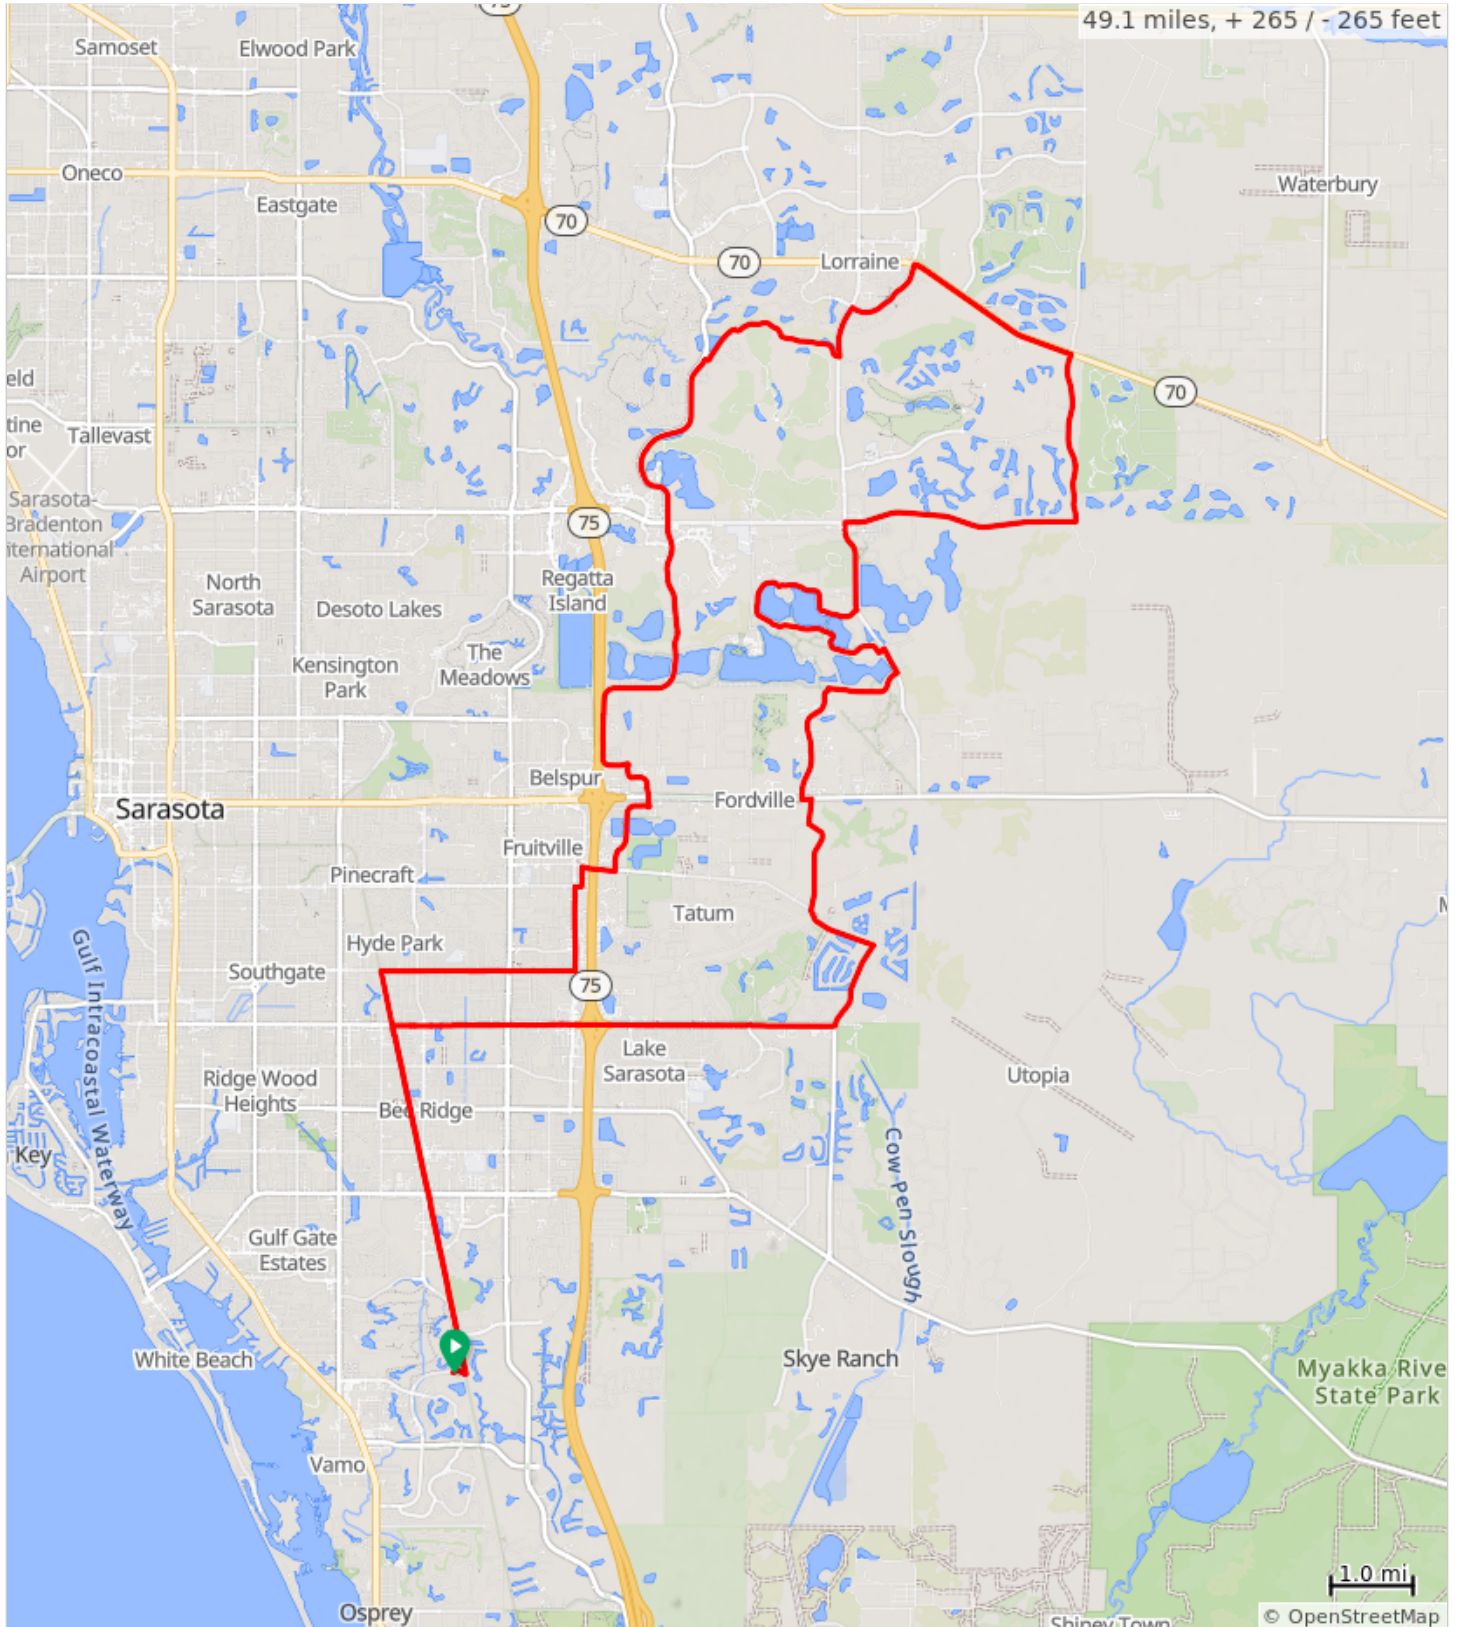

967-49 Sarasota Lakes, SCBC

Route starts in Sarasota at the McIntosh Rd. access point for the Legacy Trail. A 49 mile route with a rest stop at mile 28 at Publix.

Originated by Bill Mishler, Dec. 2024

Ride with GPS link: <https://ridewithgps.com/routes/49276893>

32.9 miles. +191/-162 feet

Dist	Type	Note
33.0		R onto Lorraine Road
33.3		R onto Blue Lake Road
34.3		L onto Sarasota Center Boulevard
35.8		L onto Fruitville Road
35.9		Sharp R onto Debrecen Road
36.2		L onto Debrecen Road
37.3		Slight L onto Palmer Boulevard
38.2		R onto Lorraine Road
39.3		Enter roundabout
39.4		At roundabout, take exit 1 onto Bee Ridge Road
40.4		At roundabout, take exit 2 onto Bee Ridge Road
41.1		At roundabout, take exit 2 onto Bee Ridge Road
41.5		At roundabout, take exit 2 onto Bee Ridge Road
44.7		L onto Legacy Trail
49.0		R leaving Legacy Trail onto access trail. McIntosh Parking. End route
49.1		End of route