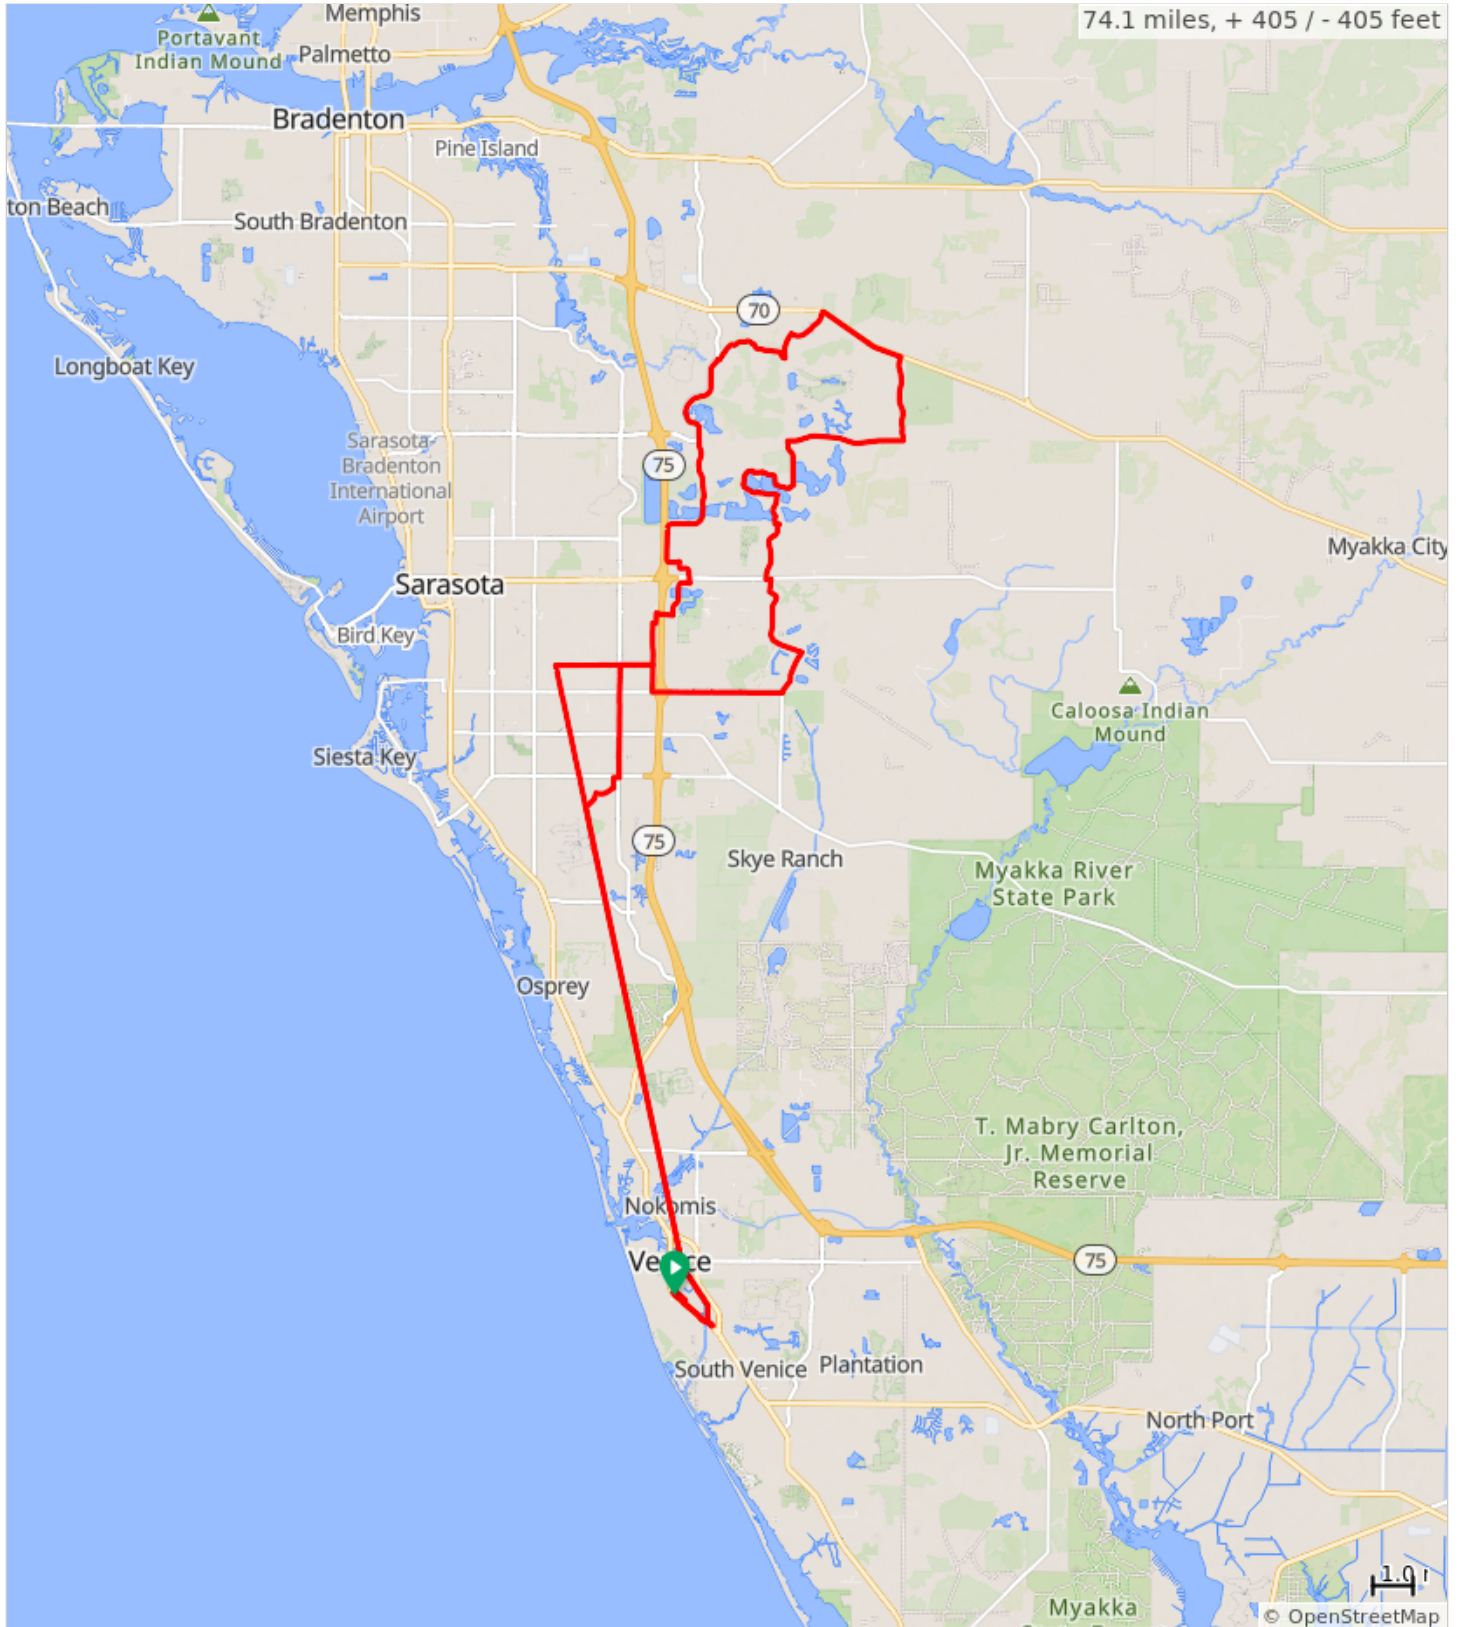

16.2 miles. +74/-103 feet

967-74, Sarasota Lakes, SCBC

Route starts at the Island Sun in Venice, total mileage 74 miles. A 49 mile route also available. Rest stop at mile 40 at Publix.

Originated by Bill Mishler, Dec. 2024

Ride with GPS link: <https://ridewithgps.com/routes/49341450>

Dist	Type	Note
0.0		Start of route
0.4		R onto Guild Drive
0.7		R onto Pine Grove Drive
0.8		L onto Tamiami Trail
0.8		R crossing Tamiami Trl
0.8		L onto Tamiami Trail
1.7		L crossing Tamiami Trl
1.8		R onto Venetian Waterway Trail
4.0		Continue onto Legacy Trail
6.1		Keep L onto Legacy Trail
14.8		R onto Sawyer Loop Road
15.2		R onto Northridge Road
15.7		L onto Northridge Road
15.7		Continue onto Palmer Plaza Boulevard
15.9		R onto Clark Road
16.0		L onto Honore Avenue
16.6		Keep R onto Honore Avenue
16.6		At roundabout, take exit 3 onto Honore Avenue
18.5		At roundabout, take exit 3 onto Honore Avenue
18.8		At roundabout, take exit 1 onto Webber Street
19.6		L onto Cattlemen Road
20.6		Sharp R onto Bahia Vista Street
20.7		L onto South Packinghouse Road
20.9		Sharp R onto Palmer Boulevard
21.1		Keep R onto Palmer Boulevard
21.3		L onto Apex Road
22.3		At the traffic circle, take the 3rd exit onto Lakewood Ranch Blvd
22.9		At the traffic circle, take the 1st exit and stay on Lakewood Ranch Blvd
23.0		At the traffic circle, take the 2nd exit and stay on Lakewood Ranch Blvd